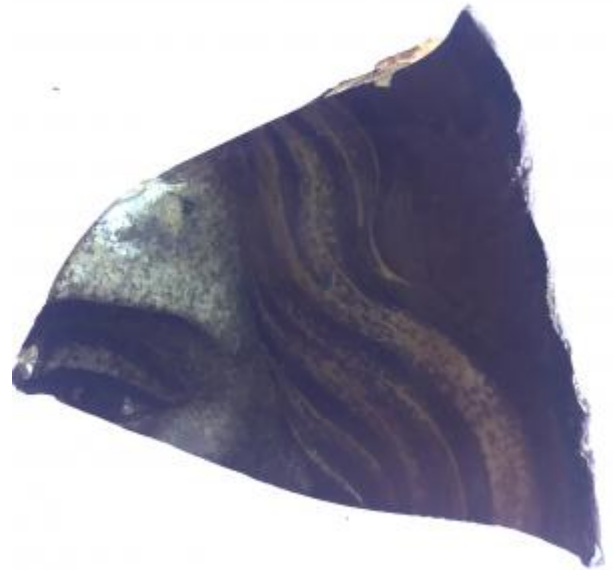

fragment of glass depicting a face with eye and some hair

Brief description: fragment of glass from the box of glass fragments from J.W. Knowles studio

fragment of glass depicting a face with eye and some hair

Object type: glass fragment

Number of objects: 1

Production date: 1

Dimensions: Height: 60 mm, Width: 50 mm

Inscription: 'Glass from / Sharrow window / Hull' the fragment was wrapped in brown paper and the inscription on the brown paper read

Acquisition: gift 12.2018

Acquisition source: Murray, J.

This item is not currently on display and can only be viewed by prior arrangement

Accession number: ELYGM:2018.4.24

Permalink: <https://stainedglassmuseum.com/object/ELYGM:2018.4.24>