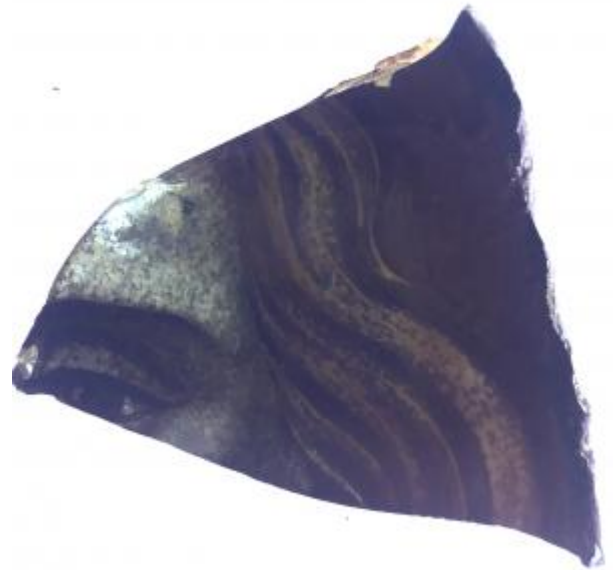

fragment of glass depicting a face with eye and some hair

Brief description: fragment of glass from the box of glass fragments from J.W. Knowles studio

fragment of glass depicting a face with eye and some hair

Object type: fragment

Number of objects: 1

Production date: 1

Dimensions: Height: 60 mm, Width: 50 mm

Inscription: 'Glass from / Sharrow window / Hull' the fragment was wrapped in brown paper and the inscription on the brown paper read

Acquisition: gift 12.2018

Acquisition source: Murray, J.

This item is not currently on display and can only be viewed by prior arrangement

Accession number: ELYGM:2018.4.24

Permalink: <https://stainedglassmuseum.com/object/ELYGM:2018.4.24>