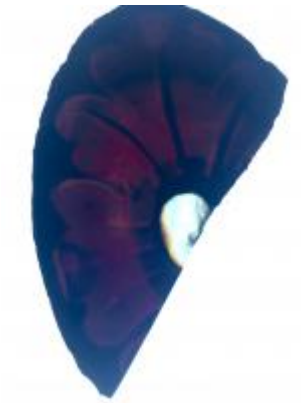

fragment of glass depicting a male head with beard, neck, nose and some hair

Brief description: fragment of glass from the box of glass fragments from J.W. Knowles studio

fragment of glass depicting a male head with beard, neck, nose and some hair

Object type: fragment

Number of objects: 1

Production date: 1

Dimensions: Height: 90 mm, Width: 70 mm

Inscription: 'Glass from / Sharrow window / Hull' the fragment was wrapped in brown paper and the inscription on the brown paper read

[ELYGM:2018.4.33](#)

[ELYGM:2018.4.34](#)

[ELYGM:2018.4.35](#)

[ELYGM:2018.4.36](#)

[ELYGM:2018.4.37](#)

[ELYGM:2018.4.38](#)

[ELYGM:2018.4.39](#)

[ELYGM:2018.4.40](#)

[ELYGM:2018.4.41](#)

[ELYGM:2018.4.42](#)

[ELYGM:2018.4.43](#)

[ELYGM:2018.4.44](#)

[ELYGM:2018.4.45](#)

[ELYGM:2018.4.46](#)

[ELYGM:2018.4.47](#)

[ELYGM:2018.4.48](#)