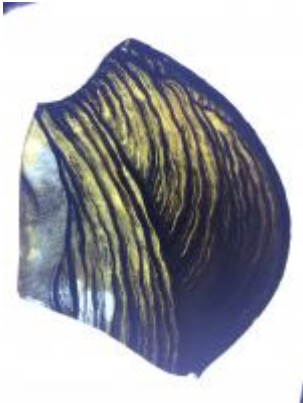

[ELYGM:2018.4.17](#)

[ELYGM:2018.4.18](#)