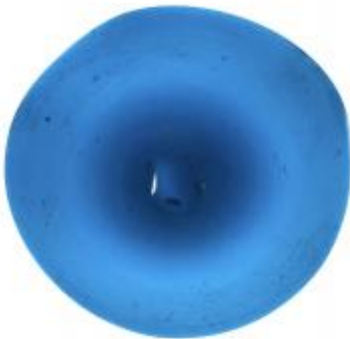

## fragment of glass depicting a male head with eyes, nose, part of a moustache and golden hair

**Brief description:** fragment of glass from the box of glass fragments from J.W. Knowles studio

fragment of glass depicting a male head with eyes, nose, part of a moustache and golden hair

**Object type:** fragment

**Number of objects:** 1

**Production date:** 1

**Dimensions:** Height: 90 mm, Width: 60 mm

**Inscription:** 'Glass from / Sharrow window / Hull' the fragment was wrapped in brown paper and the inscription on the brown paper read

[ELYGM:2018.4.41](#)

[ELYGM:2018.4.42](#)

[ELYGM:2018.4.43](#)

[ELYGM:2018.4.44](#)

[ELYGM:2018.4.45](#)

[ELYGM:2018.4.46](#)

[ELYGM:2018.4.47](#)

[ELYGM:2018.4.48](#)

[ELYGM:2018.4.49](#)

[ELYGM:2018.4.50](#)

[ELYGM:2018.4.51](#)

[ELYGM:2018.4.52](#)

[ELYGM:2018.4.53](#)

[ELYGM:2018.4.54](#)

[ELYGM:2018.4.55](#)

[ELYGM:2018.4.56](#)