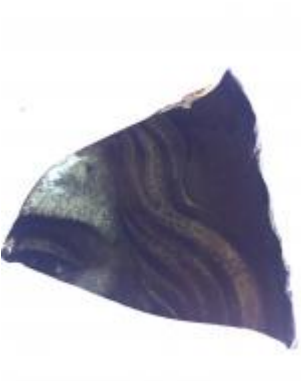

## fragment of glass depicting a male head with eyes, nose, part of a moustache and golden hair

**Brief description:** fragment of glass from the box of glass fragments from J.W. Knowles studio

fragment of glass depicting a male head with eyes, nose, part of a moustache and golden hair

[ELYGM:2018.4.16h](#)

[ELYGM:2018.4.17](#)

[ELYGM:2018.4.18](#)

[ELYGM:2018.4.19](#)

[ELYGM:2018.4.20](#)

[ELYGM:2018.4.21](#)

[ELYGM:2018.4.23](#)

[ELYGM:2018.4.24](#)