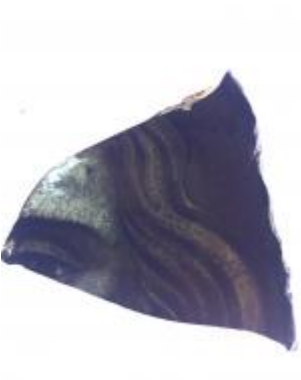

## fragment of glass depicting a head with hair and an eye

**Brief description:** fragment of glass from the box of glass fragments from J.W. Knowles studio

fragment of glass depicting a head with hair and an eye

[ELYGM:2018.4.16h](#)

[ELYGM:2018.4.17](#)

[ELYGM:2018.4.18](#)

[ELYGM:2018.4.19](#)

[ELYGM:2018.4.20](#)

[ELYGM:2018.4.22](#)

[ELYGM:2018.4.23](#)

[ELYGM:2018.4.24](#)