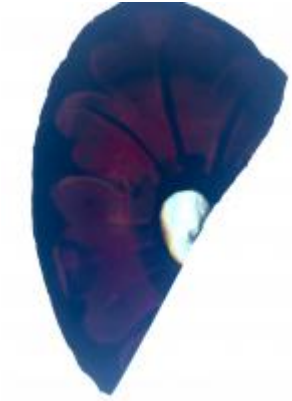

## fragment of glass depicting a head with hair and an eye

**Brief description:** fragment of glass from the box of glass fragments from J.W. Knowles studio

fragment of glass depicting a head with hair and an eye

**Object type:** fragment

**Number of objects:** 1

**Production date:** 1

**Manufacturer:** unknown

**Dimensions:** Height: 85 mm, Width: 60 mm

**Inscription:** 'Glass from / Sharrow window / Hull' the fragment was wrapped in brown paper and the inscription on the brown paper read

[ELYGM:2018.4.33](#)

[ELYGM:2018.4.34](#)

[ELYGM:2018.4.35](#)

[ELYGM:2018.4.36](#)

[ELYGM:2018.4.37](#)

[ELYGM:2018.4.38](#)

[ELYGM:2018.4.39](#)

[ELYGM:2018.4.40](#)

[ELYGM:2018.4.41](#)

[ELYGM:2018.4.42](#)

[ELYGM:2018.4.43](#)

[ELYGM:2018.4.44](#)

[ELYGM:2018.4.45](#)

[ELYGM:2018.4.46](#)

[ELYGM:2018.4.47](#)

[ELYGM:2018.4.48](#)