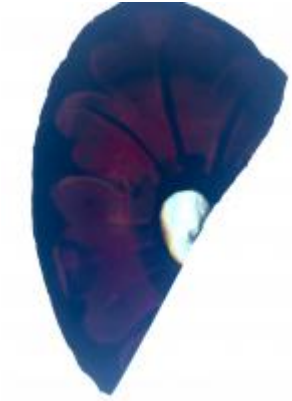

fragment of a head, showing hair

Brief description: fragment of glass from the box of glass fragments from J.W. Knowles studio

fragment of a head, showing hair

Object type: fragment

Number of objects: 1

Production date: 1

Production period: 20th century

Dimensions: Height: 120 mm, Width: 95 mm

Inscription: 'Glass from / Sharrow window / Hull' the fragment was wrapped in brown paper and the inscription on the brown paper read

[ELYGM:2018.4.33](#)

[ELYGM:2018.4.34](#)

[ELYGM:2018.4.35](#)

[ELYGM:2018.4.36](#)

[ELYGM:2018.4.37](#)

[ELYGM:2018.4.38](#)

[ELYGM:2018.4.39](#)

[ELYGM:2018.4.40](#)

[ELYGM:2018.4.41](#)

[ELYGM:2018.4.42](#)

[ELYGM:2018.4.43](#)

[ELYGM:2018.4.44](#)

[ELYGM:2018.4.45](#)

[ELYGM:2018.4.46](#)

[ELYGM:2018.4.47](#)

[ELYGM:2018.4.48](#)