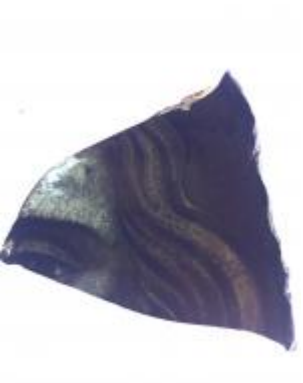

fragment of a head, showing hair

Brief description: fragment of glass from the box of glass fragments from J.W. Knowles studio

fragment of a head, showing hair

Object type: fragment

Number of objects: 1

Production date: 1

[ELYGM:2018.4.16h](#)

[ELYGM:2018.4.18](#)

[ELYGM:2018.4.19](#)

[ELYGM:2018.4.20](#)

[ELYGM:2018.4.21](#)

[ELYGM:2018.4.22](#)

[ELYGM:2018.4.23](#)

[ELYGM:2018.4.24](#)