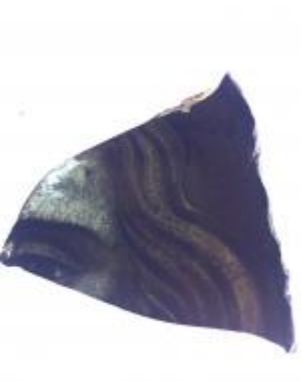

## fragment of a head, showing hair

**Brief description:** fragment of glass from the box of glass fragments from J.W. Knowles studio

fragment of a head, showing hair

**Object type:** glass fragment

**Number of objects:** 1

[ELYGM:2018.4.16h](#)

[ELYGM:2018.4.18](#)

[ELYGM:2018.4.19](#)

[ELYGM:2018.4.20](#)

[ELYGM:2018.4.21](#)

[ELYGM:2018.4.22](#)

[ELYGM:2018.4.23](#)

[ELYGM:2018.4.24](#)