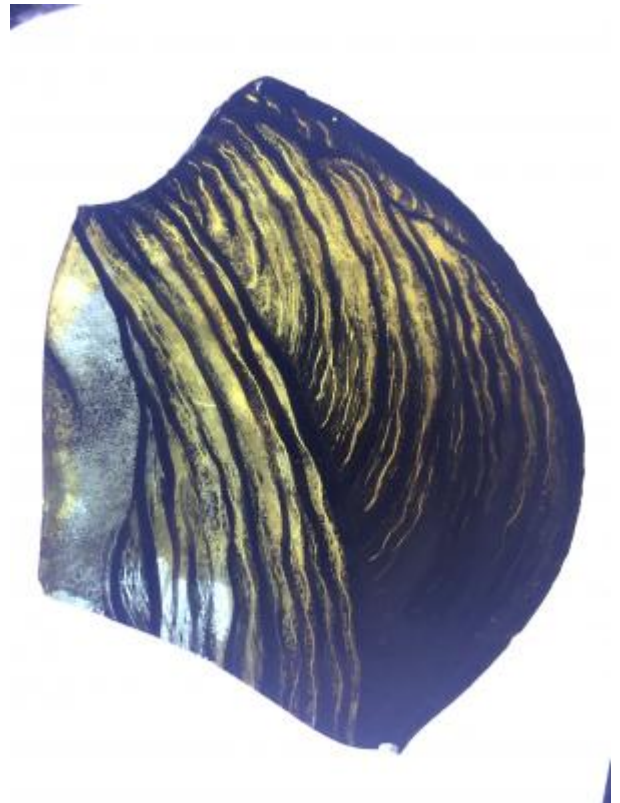

fragment of a head, showing hair

Brief description: fragment of glass from the box of glass fragments from J.W. Knowles studio

fragment of a head, showing hair

Object type: glass fragment

Number of objects: 1

Production date: 1

Production period: 20th century

Dimensions: Height: 120 mm, Width: 95 mm

Inscription: 'Glass from / Sharrow window / Hull' the fragment was wrapped in brown paper and the inscription on the brown paper read

Acquisition: gift 12.2018

Acquisition source: Murray, J.

This item is not currently on display and can only be viewed by prior arrangement

Accession number: ELYGM:2018.4.17

Permalink: <https://stainedglassmuseum.com/object/ELYGM:2018.4.17>