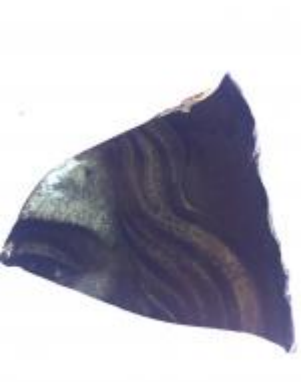

fragment of a head, showing hair

Brief description: fragment of glass from the box of glass fragments from J.W. Knowles studio

fragment of a head, showing hair

Object type: glass fragment

Number of objects: 1

[ELYGM:2018.4.16h](#)

[ELYGM:2018.4.18](#)

[ELYGM:2018.4.19](#)

[ELYGM:2018.4.20](#)

[ELYGM:2018.4.21](#)

[ELYGM:2018.4.22](#)

[ELYGM:2018.4.23](#)

[ELYGM:2018.4.24](#)