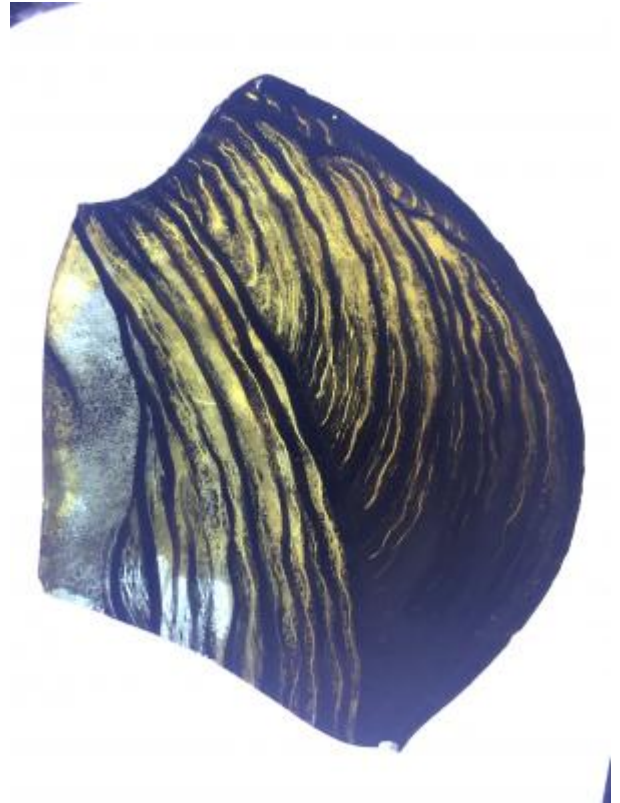

fragment of a head, showing hair

Brief description: fragment of glass from the box of glass fragments from J.W. Knowles studio

fragment of a head, showing hair

Object type: fragment

Number of objects: 1

Production date: 1

Production period: 20th century

Dimensions: Height: 120 mm, Width: 95 mm

Inscription: 'Glass from / Sharrow window / Hull' the fragment was wrapped in brown paper and the inscription on the brown paper read

Acquisition: gift 12.2018

Acquisition source: Murray, J.

This item is not currently on display and can only be viewed by prior arrangement

Accession number: ELYGM:2018.4.17

Permalink: <https://stainedglassmuseum.com/object/ELYGM:2018.4.17>