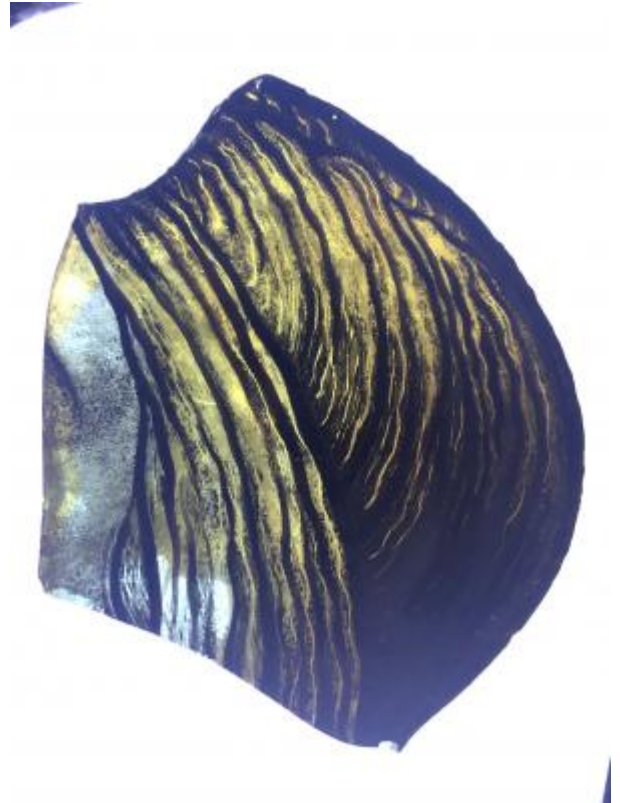

fragment of a head, showing hair

Brief description: fragment of glass from the box of glass fragments from J.W. Knowles studio

fragment of a head, showing hair

Object type: glass fragment

Number of objects: 1

Production date: 1

Production period: 20th century

Dimensions: Height: 120 mm, Width: 95 mm

Inscription: 'Glass from / Sharrow window / Hull' the fragment was wrapped in brown paper and the inscription on the brown paper read

Acquisition: gift 12.2018

Acquisition source: Murray, J.

This item is not currently on display and can only be viewed by prior arrangement

Accession number: ELYGM:2018.4.17

Permalink: <https://stainedglassmuseum.com/object/ELYGM:2018.4.17>