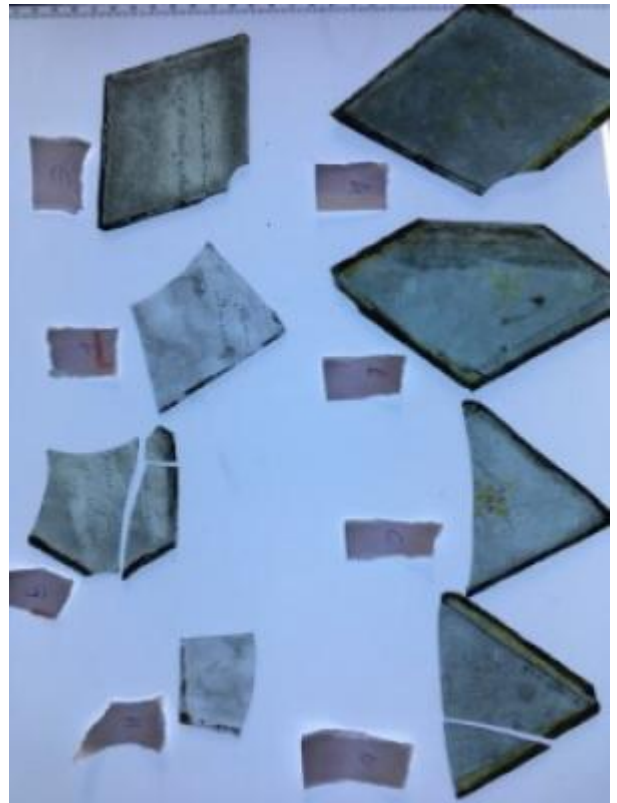

fragment of a plain quarry

Brief description: fragment of a glass quarry from the box of glass fragments from J.W. Knowles studio

Object type: fragment

Number of objects: 1

Production date: 1

Production period: 15th century

Dimensions: Height: 35 mm, Width: 55 mm

Acquisition: gift 12.2018

Acquisition source: Murray, J.

This item is not currently on display and can only be viewed by prior arrangement

Accession number: ELYGM:2018.4.16h

Permalink: <https://stainedglassmuseum.com/object/ELYGM:2018.4.16h>

Related objects

[ELYGM:2018.4.1](#)

[ELYGM:2018.4.2](#)

[ELYGM:2018.4.3](#)

[ELYGM:2018.4.4](#)

[ELYGM:2018.4.5](#)

[ELYGM:2018.4.6](#)