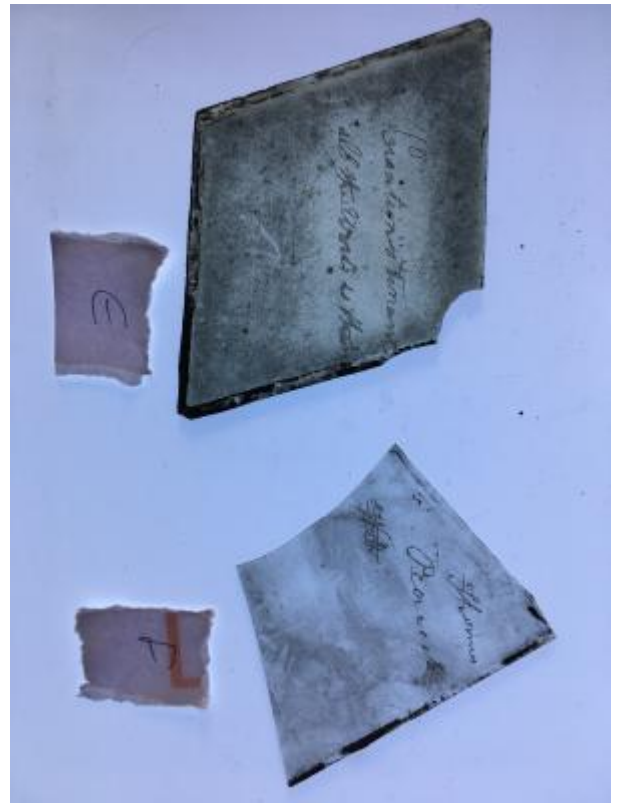

plain quarry

Brief description: glass quarry from the box of glass fragments from J.W. Knowles studio

plain quarry

Object type: fragment

Number of objects: 1

Production date: 1

Production period: 15th century

Dimensions: Height: 122 mm, Width: 80 mm

Inscription: Creation's tenant all the world is theres

Acquisition: gift 12.2018

Acquisition source: Murray, J.

This item is not currently on display and can only be viewed by prior arrangement

Accession number: ELYGM:2018.4.16e

Permalink: <https://stainedglassmuseum.com/object/ELYGM:2018.4.16e>