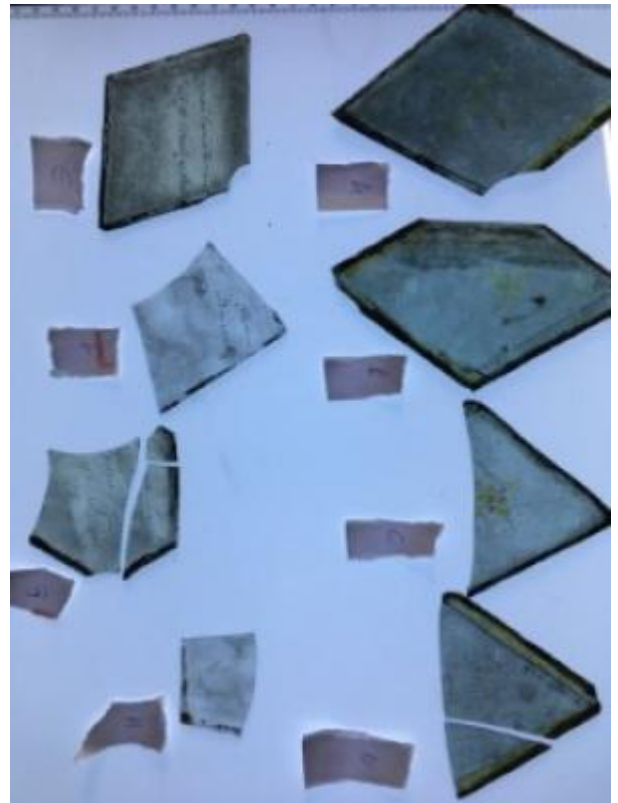

half a quarry and in two pieces

Brief description: glass quarry from the box of glass fragments from J.W. Knowles studio

plain quarry with a silver stain border

Object type: fragment

Number of objects: 1

Production date: 1

Production period: 15th century

Dimensions: Height: 80 mm, Width: 95 mm

Acquisition: gift 12.2018

Acquisition source: Murray, J.

This item is not currently on display and can only be viewed by prior arrangement

Accession number: ELYGM:2018.4.16d

Permalink: <https://stainedglassmuseum.com/object/ELYGM:2018.4.16d>

Related objects

[ELYGM:2018.4.1](#)

[ELYGM:2018.4.2](#)

[ELYGM:2018.4.3](#)

[ELYGM:2018.4.4](#)

[ELYGM:2018.4.5](#)