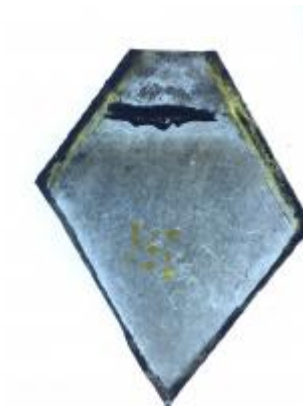

half a quarry with some silver stain pattern in the centre

Brief description: glass quarry from the box of glass fragments from J.W. Knowles studio

plain quarry with some silver stain pattern in the centre, there is a silver stain border

Object type: fragment

Number of objects: 1

Production date: 1

Production period: 15th century

Dimensions: Height: 80 mm, Width: 95 mm

Acquisition: gift 12.2018

Acquisition source: Murray, J.

This item is not currently on display and can only be viewed by prior arrangement

[ELYGM:2018.4.55](#)

[ELYGM:2018.4.56](#)

[ELYGM:2018.4.57](#)

[ELYGM:2018.4.58](#)

[ELYGM:2018.4.59](#)

[ELYGM:2018.4.60](#)

[ELYGM:2018.4.61](#)

[ELYGM:2018.4.62](#)