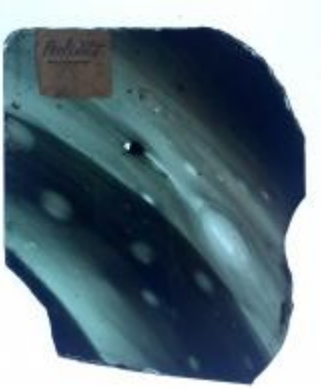

[ELYGM:2018.4.33](#)