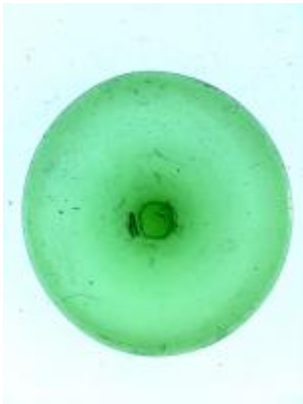

half a quarry with some silver stain pattern in the centre

Brief description: glass quarry from the box of glass fragments from J.W. Knowles studio

plain quarry with some silver stain pattern in the centre, there is a silver stain border

Object type: fragment

Number of objects: 1

Production date: 1

Production period: 15th century

Dimensions: Height: 80 mm, Width: 95 mm

Acquisition: gift 12.2018

Acquisition source: Murray, J.

This item is not currently on display and can only be viewed by prior arrangement

[ELYGM:2018.4.31](#)

[ELYGM:2018.4.32](#)

[ELYGM:2018.4.33](#)

[ELYGM:2018.4.34](#)

[ELYGM:2018.4.35](#)

[ELYGM:2018.4.36](#)

[ELYGM:2018.4.37](#)

[ELYGM:2018.4.38](#)

[ELYGM:2018.4.39](#)

[ELYGM:2018.4.40](#)

[ELYGM:2018.4.41](#)

[ELYGM:2018.4.42](#)

[ELYGM:2018.4.43](#)

[ELYGM:2018.4.44](#)

[ELYGM:2018.4.45](#)

[ELYGM:2018.4.46](#)