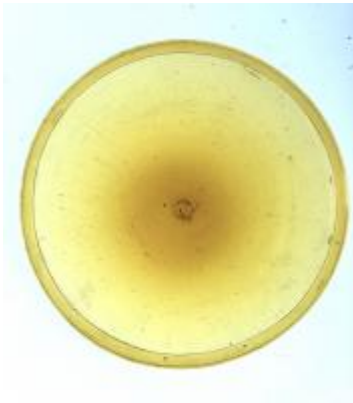

half a quarry with some silver stain pattern in the centre

Brief description: glass quarry from the box of glass fragments from J.W. Knowles studio

plain quarry with some silver stain pattern in the centre, there is a silver stain border

Object type: glass fragment

Number of objects: 1

Production date: 1

Production period: 15th century

Dimensions: Height: 80 mm, Width: 95 mm

Acquisition: gift 12.2018

Acquisition source: Murray, J.

This item is not currently on display and can only be viewed by prior arrangement

[ELYGM:2018.4.31](#)

[ELYGM:2018.4.32](#)

[ELYGM:2018.4.33](#)

[ELYGM:2018.4.34](#)

[ELYGM:2018.4.35](#)

[ELYGM:2018.4.36](#)

[ELYGM:2018.4.37](#)

[ELYGM:2018.4.38](#)

[ELYGM:2018.4.39](#)

[ELYGM:2018.4.40](#)

[ELYGM:2018.4.41](#)

[ELYGM:2018.4.42](#)

[ELYGM:2018.4.43](#)

[ELYGM:2018.4.44](#)

[ELYGM:2018.4.45](#)

[ELYGM:2018.4.46](#)