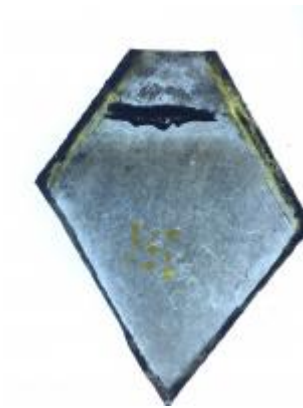

half a quarry with some silver stain pattern in the centre

Brief description: glass quarry from the box of glass fragments from J.W. Knowles studio

plain quarry with some silver stain pattern in the centre, there is a silver stain border

Object type: glass fragment

Number of objects: 1

Production date: 1

Production period: 15th century

Dimensions: Height: 80 mm, Width: 95 mm

Acquisition: gift 12.2018

Acquisition source: Murray, J.

This item is not currently on display and can only be viewed by prior arrangement

[ELYGM:2018.4.55](#)

[ELYGM:2018.4.56](#)

[ELYGM:2018.4.57](#)

[ELYGM:2018.4.58](#)

[ELYGM:2018.4.59](#)

[ELYGM:2018.4.60](#)

[ELYGM:2018.4.61](#)

[ELYGM:2018.4.62](#)