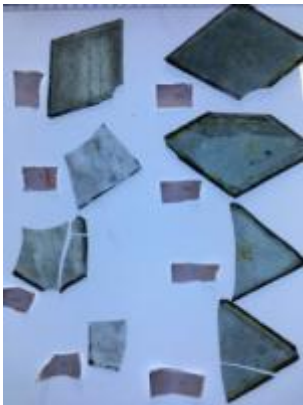

half a quarry with some silver stain pattern in the centre

Brief description: glass quarry from the box of glass fragments from J.W. Knowles studio

plain quarry with some silver stain pattern in the centre, there is a silver stain border

[ELYGM:2018.4.13](#)

[ELYGM:2018.4.14](#)

[ELYGM:2018.4.15](#)

[ELYGM:2018.4.16a](#)

[ELYGM:2018.4.16b](#)

[ELYGM:2018.4.16d](#)

[ELYGM:2018.4.16e](#)

[ELYGM:2018.4.16f](#)

[ELYGM:2018.4.16g](#)

[ELYGM:2018.4.16h](#)

[ELYGM:2018.4.17](#)

[ELYGM:2018.4.18](#)

[ELYGM:2018.4.19](#)

[ELYGM:2018.4.20](#)

[ELYGM:2018.4.21](#)

[ELYGM:2018.4.22](#)

half a quarry with some silver stain pattern in the centre