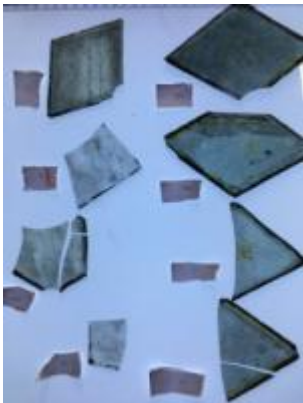

half a quarry with some silver stain pattern in the centre

Brief description: glass quarry from the box of glass fragments from J.W. Knowles studio

plain quarry with some silver stain pattern in the centre, there is a silver stain border

[ELYGM:2018.4.13](#)

[ELYGM:2018.4.14](#)

[ELYGM:2018.4.15](#)

[ELYGM:2018.4.16a](#)

[ELYGM:2018.4.16b](#)

[ELYGM:2018.4.16d](#)

[ELYGM:2018.4.16e](#)

[ELYGM:2018.4.16f](#)

[ELYGM:2018.4.16g](#)

[ELYGM:2018.4.16h](#)

[ELYGM:2018.4.17](#)

[ELYGM:2018.4.18](#)

[ELYGM:2018.4.19](#)

[ELYGM:2018.4.20](#)

[ELYGM:2018.4.21](#)

[ELYGM:2018.4.22](#)

half a quarry with some silver stain pattern in the centre