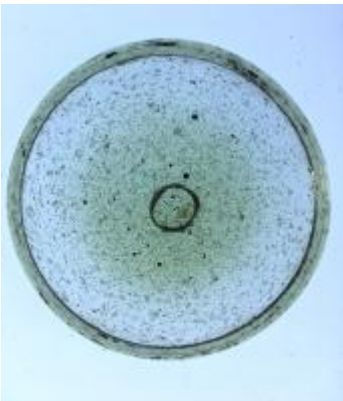

half a quarry with some silver stain pattern in the centre

Brief description: glass quarry from the box of glass fragments from J.W. Knowles studio

plain quarry with some silver stain pattern in the centre, there is a silver stain border

Object type: glass fragment

Number of objects: 1

Production date: 1

Production period: 15th century

Dimensions: Height: 80 mm, Width: 95 mm

Acquisition: gift 12.2018

Acquisition source: Murray, J.

This item is not currently on display and can only be viewed by prior arrangement

[ELYGM:2018.4.39](#)

[ELYGM:2018.4.40](#)

[ELYGM:2018.4.41](#)

[ELYGM:2018.4.42](#)

[ELYGM:2018.4.43](#)

[ELYGM:2018.4.44](#)

[ELYGM:2018.4.45](#)

[ELYGM:2018.4.46](#)

[ELYGM:2018.4.47](#)

[ELYGM:2018.4.48](#)

[ELYGM:2018.4.49](#)

[ELYGM:2018.4.50](#)

[ELYGM:2018.4.51](#)

[ELYGM:2018.4.52](#)

[ELYGM:2018.4.53](#)

[ELYGM:2018.4.54](#)