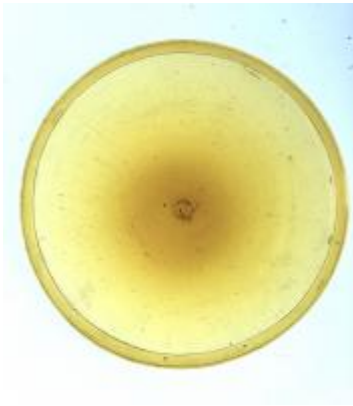

half a quarry with some silver stain pattern in the centre

Brief description: glass quarry from the box of glass fragments from J.W. Knowles studio

plain quarry with some silver stain pattern in the centre, there is a silver stain border

Object type: fragment

Number of objects: 1

Production date: 1

Production period: 15th century

Dimensions: Height: 80 mm, Width: 95 mm

Acquisition: gift 12.2018

Acquisition source: Murray, J.

This item is not currently on display and can only be viewed by prior arrangement

[ELYGM:2018.4.31](#)

[ELYGM:2018.4.32](#)

[ELYGM:2018.4.33](#)

[ELYGM:2018.4.34](#)

[ELYGM:2018.4.35](#)

[ELYGM:2018.4.36](#)

[ELYGM:2018.4.37](#)

[ELYGM:2018.4.38](#)

[ELYGM:2018.4.39](#)

[ELYGM:2018.4.40](#)

[ELYGM:2018.4.41](#)

[ELYGM:2018.4.42](#)

[ELYGM:2018.4.43](#)

[ELYGM:2018.4.44](#)

[ELYGM:2018.4.45](#)

[ELYGM:2018.4.46](#)