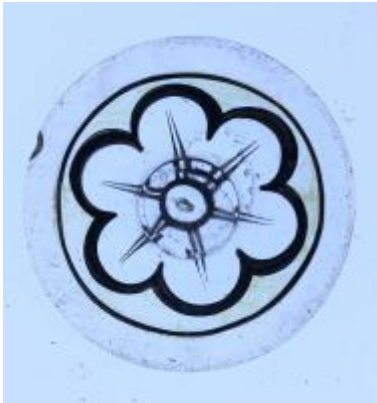

half a quarry with some silver stain pattern in the centre

Brief description: glass quarry from the box of glass fragments from J.W. Knowles studio

plain quarry with some silver stain pattern in the centre, there is a silver stain border

Object type: glass fragment

Number of objects: 1

Production date: 1

Production period: 15th century

Dimensions: Height: 80 mm, Width: 95 mm

Acquisition: gift 12.2018

Acquisition source: Murray, J.

This item is not currently on display and can only be viewed by prior arrangement

[ELYGM:2018.4.47](#)

[ELYGM:2018.4.48](#)

[ELYGM:2018.4.49](#)

[ELYGM:2018.4.50](#)

[ELYGM:2018.4.51](#)

[ELYGM:2018.4.52](#)

[ELYGM:2018.4.53](#)

[ELYGM:2018.4.54](#)