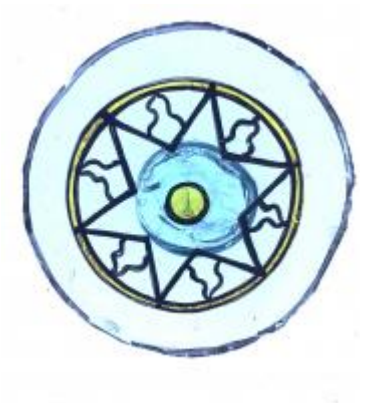

half a quarry with some silver stain pattern in the centre

Brief description: glass quarry from the box of glass fragments from J.W. Knowles studio

plain quarry with some silver stain pattern in the centre, there is a silver stain border

[ELYGM:2018.4.47](#)

[ELYGM:2018.4.48](#)

[ELYGM:2018.4.49](#)

[ELYGM:2018.4.50](#)

[ELYGM:2018.4.51](#)

[ELYGM:2018.4.52](#)

[ELYGM:2018.4.53](#)

[ELYGM:2018.4.54](#)

[ELYGM:2018.4.55](#)

[ELYGM:2018.4.56](#)

[ELYGM:2018.4.57](#)

[ELYGM:2018.4.58](#)

[ELYGM:2018.4.59](#)

[ELYGM:2018.4.60](#)

[ELYGM:2018.4.61](#)

[ELYGM:2018.4.62](#)