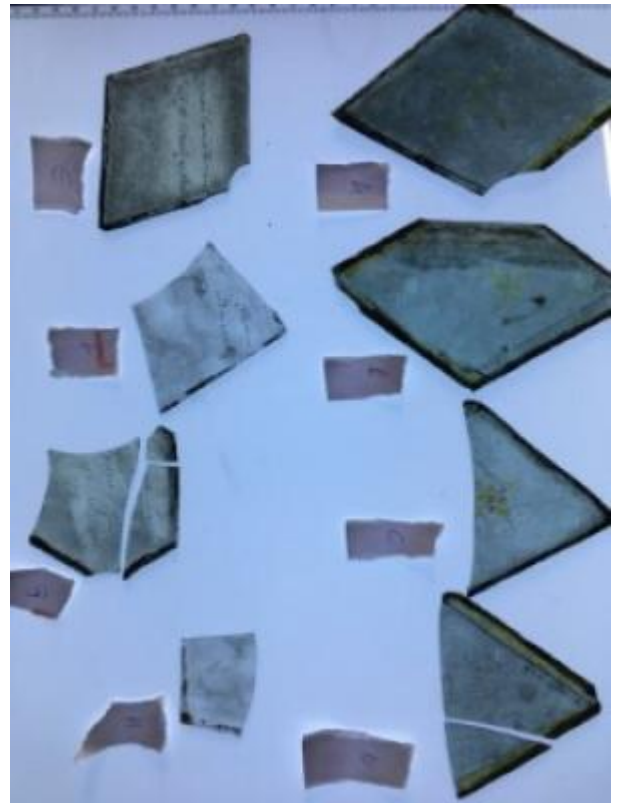

half a quarry with some silver stain pattern in the centre

Brief description: glass quarry from the box of glass fragments from J.W. Knowles studio

plain quarry with some silver stain pattern in the centre, there is a silver stain border

Object type: glass fragment

Number of objects: 1

Production date: 1

Production period: 15th century

Dimensions: Height: 80 mm, Width: 95 mm

Acquisition: gift 12.2018

Acquisition source: Murray, J.

This item is not currently on display and can only be viewed by prior arrangement

Accession number: ELYGM:2018.4.16c

Permalink: <https://stainedglassmuseum.com/object/ELYGM:2018.4.16c>

Related objects

[ELYGM:2018.4.1](#)

[ELYGM:2018.4.2](#)

[ELYGM:2018.4.3](#)

[ELYGM:2018.4.4](#)

[ELYGM:2018.4.5](#)

half a quarry with some silver stain pattern in the centre