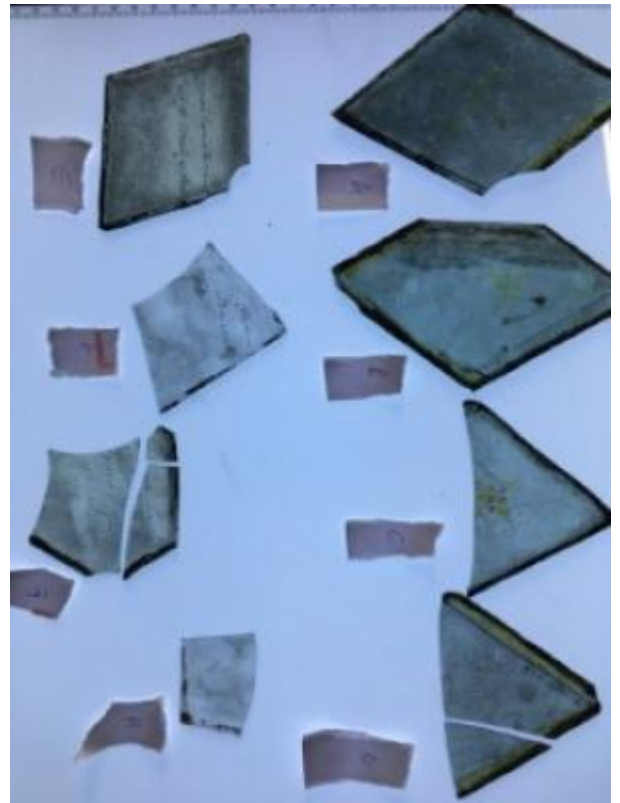

half a quarry with some silver stain pattern in the centre

Brief description: glass quarry from the box of glass fragments from J.W. Knowles studio

plain quarry with some silver stain pattern in the centre, there is a silver stain border

Object type: fragment

Number of objects: 1

Production date: 1

Production period: 15th century

Dimensions: Height: 80 mm, Width: 95 mm

Acquisition: gift 12.2018

Acquisition source: Murray, J.

This item is not currently on display and can only be viewed by prior arrangement

Accession number: ELYGM:2018.4.16c

Permalink: <https://stainedglassmuseum.com/object/ELYGM:2018.4.16c>

Related objects

[ELYGM:2018.4.1](#)

[ELYGM:2018.4.2](#)

[ELYGM:2018.4.3](#)

[ELYGM:2018.4.4](#)

[ELYGM:2018.4.5](#)

half a quarry with some silver stain pattern in the centre