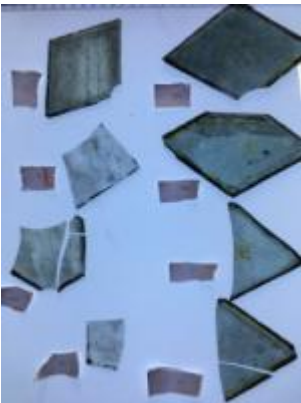

half a quarry with some silver stain pattern in the centre

Brief description: glass quarry from the box of glass fragments from J.W. Knowles studio

plain quarry with some silver stain pattern in the centre, there is a silver stain border

[ELYGM:2018.4.13](#)

[ELYGM:2018.4.14](#)

[ELYGM:2018.4.15](#)

[ELYGM:2018.4.16a](#)

[ELYGM:2018.4.16b](#)

[ELYGM:2018.4.16d](#)

[ELYGM:2018.4.16e](#)

[ELYGM:2018.4.16f](#)

[ELYGM:2018.4.16g](#)

[ELYGM:2018.4.16h](#)

[ELYGM:2018.4.17](#)

[ELYGM:2018.4.18](#)

[ELYGM:2018.4.19](#)

[ELYGM:2018.4.20](#)

[ELYGM:2018.4.21](#)

[ELYGM:2018.4.22](#)

half a quarry with some silver stain pattern in the centre