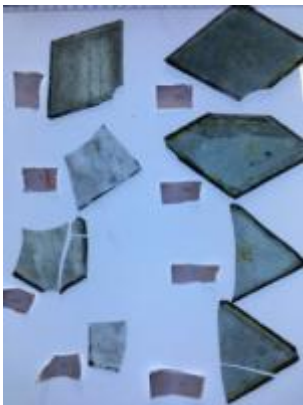

half a quarry with some silver stain pattern in the centre

Brief description: glass quarry from the box of glass fragments from J.W. Knowles studio

plain quarry with some silver stain pattern in the centre, there is a silver stain border

[ELYGM:2018.4.13](#)

[ELYGM:2018.4.14](#)

[ELYGM:2018.4.15](#)

[ELYGM:2018.4.16a](#)

[ELYGM:2018.4.16b](#)

[ELYGM:2018.4.16d](#)

[ELYGM:2018.4.16e](#)

[ELYGM:2018.4.16f](#)

[ELYGM:2018.4.16g](#)

[ELYGM:2018.4.16h](#)

[ELYGM:2018.4.17](#)

[ELYGM:2018.4.18](#)

[ELYGM:2018.4.19](#)

[ELYGM:2018.4.20](#)

[ELYGM:2018.4.21](#)

[ELYGM:2018.4.22](#)

half a quarry with some silver stain pattern in the centre