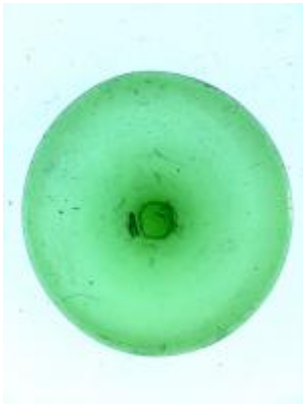

half a quarry with some silver stain pattern in the centre

Brief description: glass quarry from the box of glass fragments from J.W. Knowles studio

plain quarry with some silver stain pattern in the centre, there is a silver stain border

Object type: glass fragment

Number of objects: 1

Production date: 1

Production period: 15th century

Dimensions: Height: 80 mm, Width: 95 mm

Acquisition: gift 12.2018

Acquisition source: Murray, J.

This item is not currently on display and can only be viewed by prior arrangement

[ELYGM:2018.4.31](#)

[ELYGM:2018.4.32](#)

[ELYGM:2018.4.33](#)

[ELYGM:2018.4.34](#)

[ELYGM:2018.4.35](#)

[ELYGM:2018.4.36](#)

[ELYGM:2018.4.37](#)

[ELYGM:2018.4.38](#)

[ELYGM:2018.4.39](#)

[ELYGM:2018.4.40](#)

[ELYGM:2018.4.41](#)

[ELYGM:2018.4.42](#)

[ELYGM:2018.4.43](#)

[ELYGM:2018.4.44](#)

[ELYGM:2018.4.45](#)

[ELYGM:2018.4.46](#)