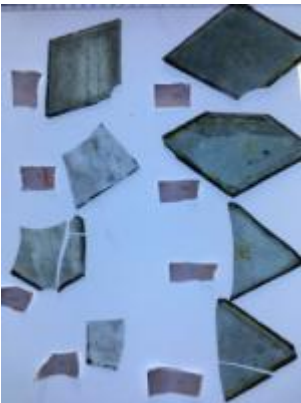

plain quarry with some silver stain pattern in the centre

Brief description: glass quarry from the box of glass fragments from J.W. Knowles studio

plain quarry with some silver stain pattern in the centre, there is a silver stain border

[ELYGM:2018.4.13](#)

[ELYGM:2018.4.14](#)

[ELYGM:2018.4.15](#)

[ELYGM:2018.4.16a](#)

[ELYGM:2018.4.16c](#)

[ELYGM:2018.4.16d](#)

[ELYGM:2018.4.16e](#)

[ELYGM:2018.4.16f](#)

[ELYGM:2018.4.16g](#)

[ELYGM:2018.4.16h](#)

[ELYGM:2018.4.17](#)

[ELYGM:2018.4.18](#)

[ELYGM:2018.4.19](#)

[ELYGM:2018.4.20](#)

[ELYGM:2018.4.21](#)

[ELYGM:2018.4.22](#)

plain quarry with some silver stain pattern in the centre