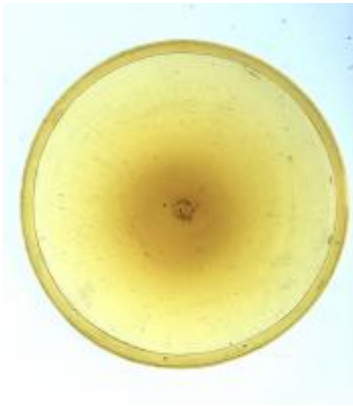

plain quarry with some silver stain pattern in the centre

Brief description: glass quarry from the box of glass fragments from J.W. Knowles studio

plain quarry with some silver stain pattern in the centre, there is a silver stain border

Object type: fragment

Number of objects: 1

Production date: 1

Production period: 15th century

Dimensions: Height: 150 mm, Width: 84 mm

Acquisition: gift 12.2018

Acquisition source: Murray, J.

This item is not currently on display and can only be viewed by prior arrangement

[ELYGM:2018.4.31](#)

[ELYGM:2018.4.32](#)

[ELYGM:2018.4.33](#)

[ELYGM:2018.4.34](#)

[ELYGM:2018.4.35](#)

[ELYGM:2018.4.36](#)

[ELYGM:2018.4.37](#)

[ELYGM:2018.4.38](#)

[ELYGM:2018.4.39](#)

[ELYGM:2018.4.40](#)

[ELYGM:2018.4.41](#)

[ELYGM:2018.4.42](#)

[ELYGM:2018.4.43](#)

[ELYGM:2018.4.44](#)

[ELYGM:2018.4.45](#)

[ELYGM:2018.4.46](#)