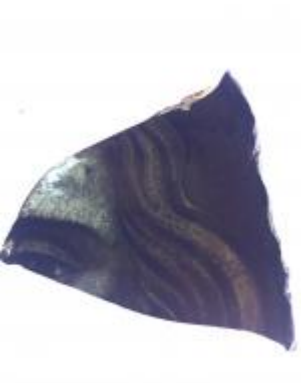

[ELYGM:2018.4.24](#)