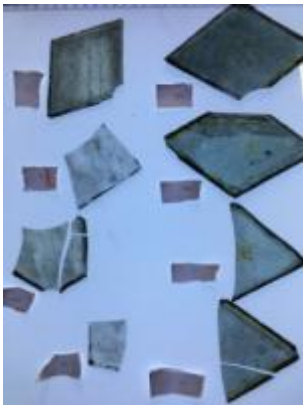

plain quarry with some silver stain pattern in the centre

Brief description: glass quarry from the box of glass fragments from J.W. Knowles studio

plain quarry with some silver stain pattern in the centre, there is a silver stain border

[ELYGM:2018.4.13](#)

[ELYGM:2018.4.14](#)

[ELYGM:2018.4.15](#)

[ELYGM:2018.4.16a](#)

[ELYGM:2018.4.16c](#)

[ELYGM:2018.4.16d](#)

[ELYGM:2018.4.16e](#)

[ELYGM:2018.4.16f](#)

[ELYGM:2018.4.16g](#)

[ELYGM:2018.4.16h](#)

[ELYGM:2018.4.17](#)

[ELYGM:2018.4.18](#)

[ELYGM:2018.4.19](#)

[ELYGM:2018.4.20](#)

[ELYGM:2018.4.21](#)

[ELYGM:2018.4.22](#)

plain quarry with some silver stain pattern in the centre