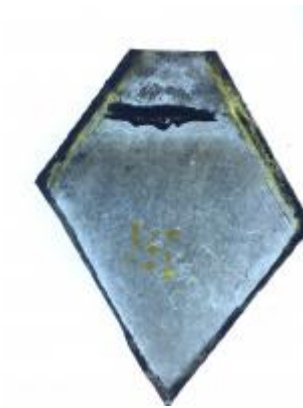

plain quarry with some silver stain pattern in the centre

Brief description: glass quarry from the box of glass fragments from J.W. Knowles studio

plain quarry with some silver stain pattern in the centre, there is a silver stain border

Object type: fragment

Number of objects: 1

Production date: 1

Production period: 15th century

Dimensions: Height: 150 mm, Width: 84 mm

Acquisition: gift 12.2018

Acquisition source: Murray, J.

This item is not currently on display and can only be viewed by prior arrangement

[ELYGM:2018.4.55](#)

[ELYGM:2018.4.56](#)

[ELYGM:2018.4.57](#)

[ELYGM:2018.4.58](#)

[ELYGM:2018.4.59](#)

[ELYGM:2018.4.60](#)

[ELYGM:2018.4.61](#)

[ELYGM:2018.4.62](#)