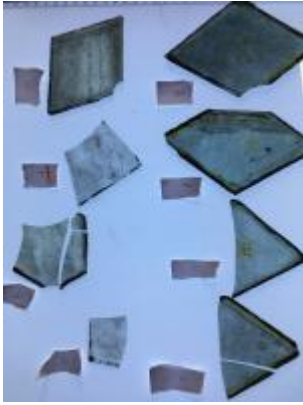

plain quarry with some silver stain pattern in the centre

Brief description: glass quarry from the box of glass fragments from J.W. Knowles studio

plain quarry with some silver stain pattern in the centre, there is a silver stain border

[ELYGM:2018.4.13](#)

[ELYGM:2018.4.14](#)

[ELYGM:2018.4.15](#)

[ELYGM:2018.4.16a](#)

[ELYGM:2018.4.16c](#)

[ELYGM:2018.4.16d](#)

[ELYGM:2018.4.16e](#)

[ELYGM:2018.4.16f](#)

[ELYGM:2018.4.16g](#)

[ELYGM:2018.4.16h](#)

[ELYGM:2018.4.17](#)

[ELYGM:2018.4.18](#)

[ELYGM:2018.4.19](#)

[ELYGM:2018.4.20](#)

[ELYGM:2018.4.21](#)

[ELYGM:2018.4.22](#)

plain quarry with some silver stain pattern in the centre