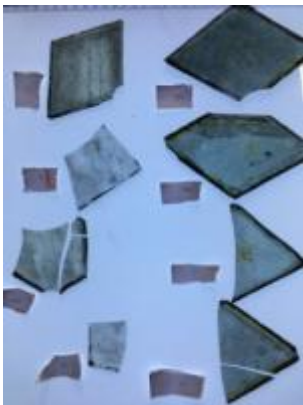

plain quarry with some silver stain pattern in the centre

Brief description: glass quarry from the box of glass fragments from J.W. Knowles studio

plain quarry with some silver stain pattern in the centre, there is a silver stain border

[ELYGM:2018.4.13](#)

[ELYGM:2018.4.14](#)

[ELYGM:2018.4.15](#)

[ELYGM:2018.4.16a](#)

[ELYGM:2018.4.16c](#)

[ELYGM:2018.4.16d](#)

[ELYGM:2018.4.16e](#)

[ELYGM:2018.4.16f](#)

[ELYGM:2018.4.16g](#)

[ELYGM:2018.4.16h](#)

[ELYGM:2018.4.17](#)

[ELYGM:2018.4.18](#)

[ELYGM:2018.4.19](#)

[ELYGM:2018.4.20](#)

[ELYGM:2018.4.21](#)

[ELYGM:2018.4.22](#)

plain quarry with some silver stain pattern in the centre