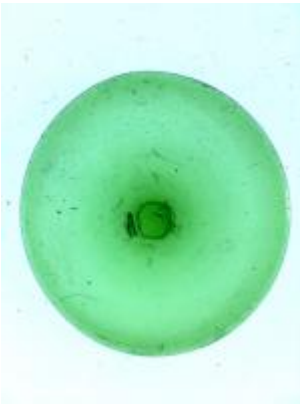

plain quarry with some silver stain pattern in the centre

Brief description: glass quarry from the box of glass fragments from J.W. Knowles studio

plain quarry with some silver stain pattern in the centre, there is a silver stain border

Object type: fragment

Number of objects: 1

Production date: 1

Production period: 15th century

Dimensions: Height: 150 mm, Width: 84 mm

Acquisition: gift 12.2018

Acquisition source: Murray, J.

This item is not currently on display and can only be viewed by prior arrangement

[ELYGM:2018.4.31](#)

[ELYGM:2018.4.32](#)

[ELYGM:2018.4.33](#)

[ELYGM:2018.4.34](#)

[ELYGM:2018.4.35](#)

[ELYGM:2018.4.36](#)

[ELYGM:2018.4.37](#)

[ELYGM:2018.4.38](#)

[ELYGM:2018.4.39](#)

[ELYGM:2018.4.40](#)

[ELYGM:2018.4.41](#)

[ELYGM:2018.4.42](#)

[ELYGM:2018.4.43](#)

[ELYGM:2018.4.44](#)

[ELYGM:2018.4.45](#)

[ELYGM:2018.4.46](#)