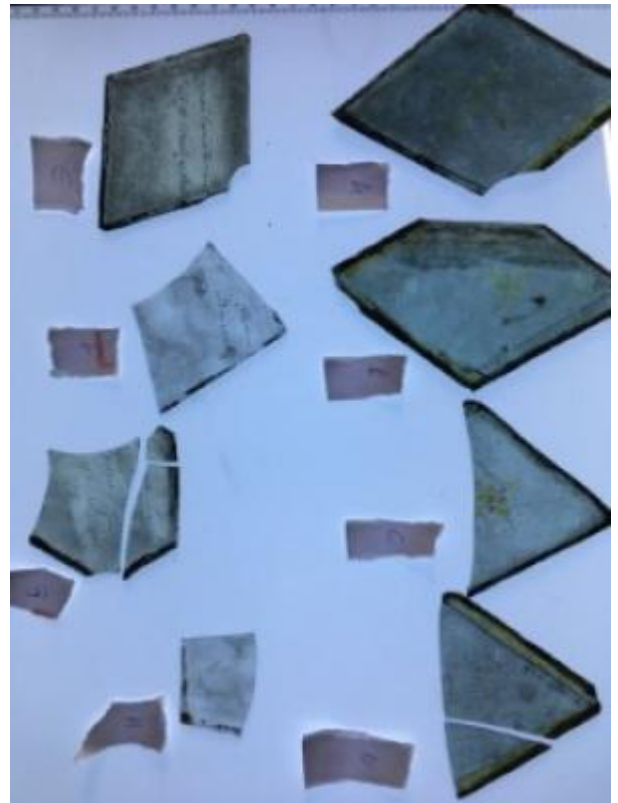

plain quarry with some silver stain pattern in the centre

Brief description: glass quarry from the box of glass fragments from J.W. Knowles studio

plain quarry with some silver stain pattern in the centre, there is a silver stain border

Object type: fragment

Number of objects: 1

Production date: 1

Production period: 15th century

Dimensions: Height: 150 mm, Width: 84 mm

Acquisition: gift 12.2018

Acquisition source: Murray, J.

This item is not currently on display and can only be viewed by prior arrangement

Accession number: ELYGM:2018.4.16b

Permalink: <https://stainedglassmuseum.com/object/ELYGM:2018.4.16b>

Related objects

[ELYGM:2018.4.1](#)

[ELYGM:2018.4.2](#)

[ELYGM:2018.4.3](#)

[ELYGM:2018.4.4](#)

[ELYGM:2018.4.5](#)

plain quarry with some silver stain pattern in the centre