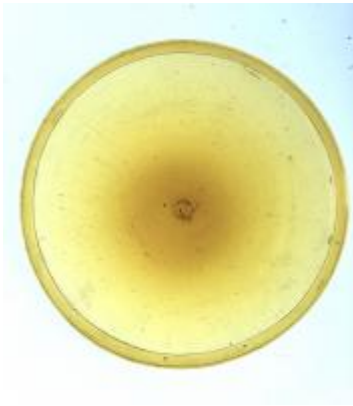

plain quarry with some silver stain pattern in the centre

Brief description: glass quarry from the box of glass fragments from J.W. Knowles studio

plain quarry with some silver stain pattern in the centre, there is a silver stain border

Object type: fragment

Number of objects: 1

Production date: 1

Production period: 15th century

Dimensions: Height: 152 mm, Width: 100 mm

Acquisition: gift 12.2018

Acquisition source: Murray, J.

This item is not currently on display and can only be viewed by prior arrangement

[ELYGM:2018.4.31](#)

[ELYGM:2018.4.32](#)

[ELYGM:2018.4.33](#)

[ELYGM:2018.4.34](#)

[ELYGM:2018.4.35](#)

[ELYGM:2018.4.36](#)

[ELYGM:2018.4.37](#)

[ELYGM:2018.4.38](#)

[ELYGM:2018.4.39](#)

[ELYGM:2018.4.40](#)

[ELYGM:2018.4.41](#)

[ELYGM:2018.4.42](#)

[ELYGM:2018.4.43](#)

[ELYGM:2018.4.44](#)

[ELYGM:2018.4.45](#)

[ELYGM:2018.4.46](#)