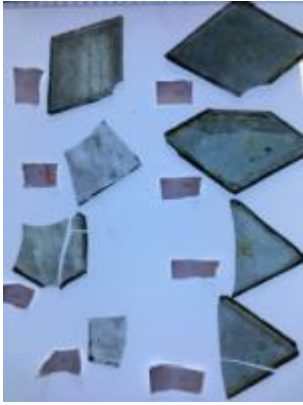

plain quarry with some silver stain pattern in the centre

Brief description: glass quarry from the box of glass fragments from J.W. Knowles studio

plain quarry with some silver stain pattern in the centre, there is a silver stain border

[ELYGM:2018.4.13](#)

[ELYGM:2018.4.14](#)

[ELYGM:2018.4.15](#)

[ELYGM:2018.4.16b](#)

[ELYGM:2018.4.16c](#)

[ELYGM:2018.4.16d](#)

[ELYGM:2018.4.16e](#)

[ELYGM:2018.4.16f](#)

[ELYGM:2018.4.16g](#)

[ELYGM:2018.4.16h](#)

[ELYGM:2018.4.17](#)

[ELYGM:2018.4.18](#)

[ELYGM:2018.4.19](#)

[ELYGM:2018.4.20](#)

[ELYGM:2018.4.21](#)

[ELYGM:2018.4.22](#)

plain quarry with some silver stain pattern in the centre