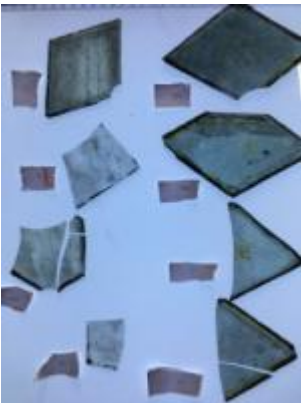

plain quarry with some silver stain pattern in the centre

Brief description: glass quarry from the box of glass fragments from J.W. Knowles studio

plain quarry with some silver stain pattern in the centre, there is a silver stain border

[ELYGM:2018.4.13](#)

[ELYGM:2018.4.14](#)

[ELYGM:2018.4.15](#)

[ELYGM:2018.4.16b](#)

[ELYGM:2018.4.16c](#)

[ELYGM:2018.4.16d](#)

[ELYGM:2018.4.16e](#)

[ELYGM:2018.4.16f](#)

[ELYGM:2018.4.16g](#)

[ELYGM:2018.4.16h](#)

[ELYGM:2018.4.17](#)

[ELYGM:2018.4.18](#)

[ELYGM:2018.4.19](#)

[ELYGM:2018.4.20](#)

[ELYGM:2018.4.21](#)

[ELYGM:2018.4.22](#)

plain quarry with some silver stain pattern in the centre