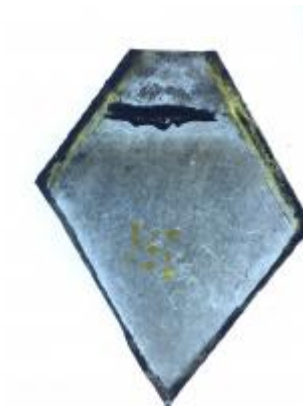

plain quarry with some silver stain pattern in the centre

Brief description: glass quarry from the box of glass fragments from J.W. Knowles studio

plain quarry with some silver stain pattern in the centre, there is a silver stain border

Object type: fragment

Number of objects: 1

Production date: 1

Production period: 15th century

Dimensions: Height: 152 mm, Width: 100 mm

Acquisition: gift 12.2018

Acquisition source: Murray, J.

This item is not currently on display and can only be viewed by prior arrangement

[ELYGM:2018.4.55](#)

[ELYGM:2018.4.56](#)

[ELYGM:2018.4.57](#)

[ELYGM:2018.4.58](#)

[ELYGM:2018.4.59](#)

[ELYGM:2018.4.60](#)

[ELYGM:2018.4.61](#)

[ELYGM:2018.4.62](#)