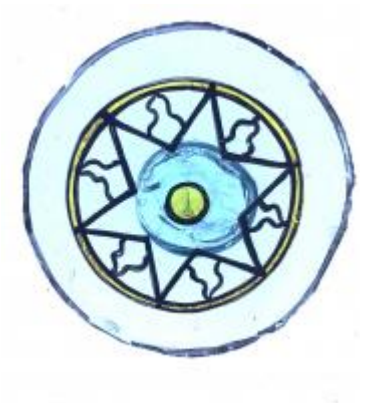

plain quarry with some silver stain pattern in the centre

Brief description: glass quarry from the box of glass fragments from J.W. Knowles studio

plain quarry with some silver stain pattern in the centre, there is a silver stain border

[ELYGM:2018.4.47](#)

[ELYGM:2018.4.48](#)

[ELYGM:2018.4.49](#)

[ELYGM:2018.4.50](#)

[ELYGM:2018.4.51](#)

[ELYGM:2018.4.52](#)

[ELYGM:2018.4.53](#)

[ELYGM:2018.4.54](#)

[ELYGM:2018.4.55](#)

[ELYGM:2018.4.56](#)

[ELYGM:2018.4.57](#)

[ELYGM:2018.4.58](#)

[ELYGM:2018.4.59](#)

[ELYGM:2018.4.60](#)

[ELYGM:2018.4.61](#)

[ELYGM:2018.4.62](#)