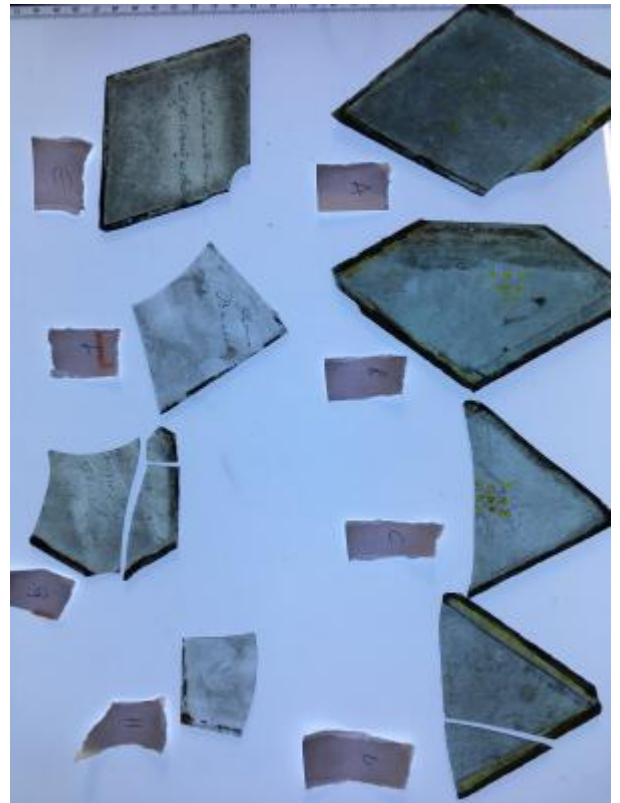

plain quarry with some silver stain pattern in the centre

Brief description: glass quarry from the box of glass fragments from J.W. Knowles studio

plain quarry with some silver stain pattern in the centre, there is a silver stain border

Object type: fragment

Number of objects: 1

Production date: 1

Production period: 15th century

Dimensions: Height: 152 mm, Width: 100 mm

Acquisition: gift 12.2018

Acquisition source: Murray, J.

This item is not currently on display and can only be viewed by prior arrangement

Accession number: ELYGM:2018.4.16a

Permalink: <https://stainedglassmuseum.com/object/ELYGM:2018.4.16a>

Related objects

[ELYGM:2018.4.1](#)

[ELYGM:2018.4.2](#)

[ELYGM:2018.4.3](#)

[ELYGM:2018.4.4](#)

[ELYGM:2018.4.5](#)

plain quarry with some silver stain pattern in the centre