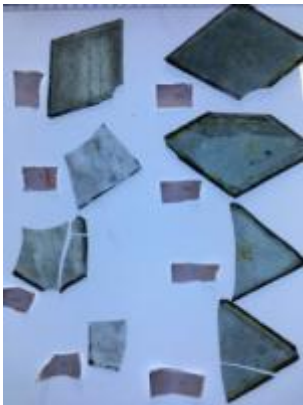

plain quarry with some silver stain pattern in the centre

Brief description: glass quarry from the box of glass fragments from J.W. Knowles studio

plain quarry with some silver stain pattern in the centre, there is a silver stain border

[ELYGM:2018.4.13](#)

[ELYGM:2018.4.14](#)

[ELYGM:2018.4.15](#)

[ELYGM:2018.4.16b](#)

[ELYGM:2018.4.16c](#)

[ELYGM:2018.4.16d](#)

[ELYGM:2018.4.16e](#)

[ELYGM:2018.4.16f](#)

[ELYGM:2018.4.16g](#)

[ELYGM:2018.4.16h](#)

[ELYGM:2018.4.17](#)

[ELYGM:2018.4.18](#)

[ELYGM:2018.4.19](#)

[ELYGM:2018.4.20](#)

[ELYGM:2018.4.21](#)

[ELYGM:2018.4.22](#)

plain quarry with some silver stain pattern in the centre