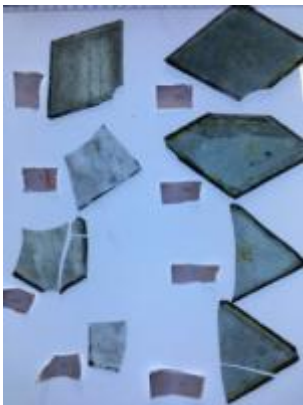

plain quarry with some silver stain pattern in the centre

Brief description: glass quarry from the box of glass fragments from J.W. Knowles studio

plain quarry with some silver stain pattern in the centre, there is a silver stain border

[ELYGM:2018.4.13](#)

[ELYGM:2018.4.14](#)

[ELYGM:2018.4.15](#)

[ELYGM:2018.4.16b](#)

[ELYGM:2018.4.16c](#)

[ELYGM:2018.4.16d](#)

[ELYGM:2018.4.16e](#)

[ELYGM:2018.4.16f](#)

[ELYGM:2018.4.16g](#)

[ELYGM:2018.4.16h](#)

[ELYGM:2018.4.17](#)

[ELYGM:2018.4.18](#)

[ELYGM:2018.4.19](#)

[ELYGM:2018.4.20](#)

[ELYGM:2018.4.21](#)

[ELYGM:2018.4.22](#)

plain quarry with some silver stain pattern in the centre