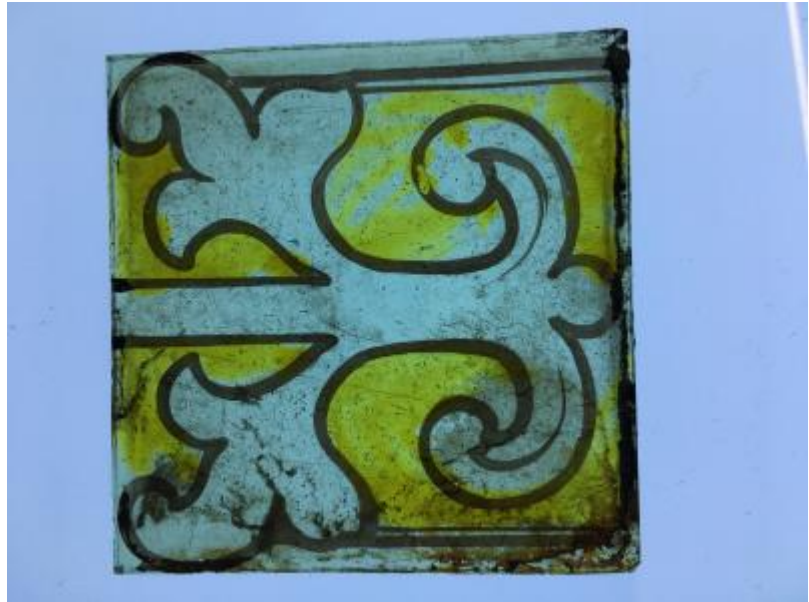

medieval glass square with a painted ornamental pattern

Brief description: glass square from the box of glass fragments from J.W. Knowles studio

Object type: glass fragment

Number of objects: 1

Production date: 1

Production period: 16th century

Dimensions: Height: 85 mm, Width: 85 mm

Acquisition: gift 12.2018

Acquisition source: Murray, J.

This item is not currently on display and can only be viewed by prior arrangement

Accession number: ELYGM:2018.4.15

Permalink:

<https://stainedglassmuseum.com/object/ELYGM:2018.4.15>

Related objects

[ELYGM:2018.4.1](#)

[ELYGM:2018.4.2](#)

[ELYGM:2018.4.3](#)

[ELYGM:2018.4.4](#)