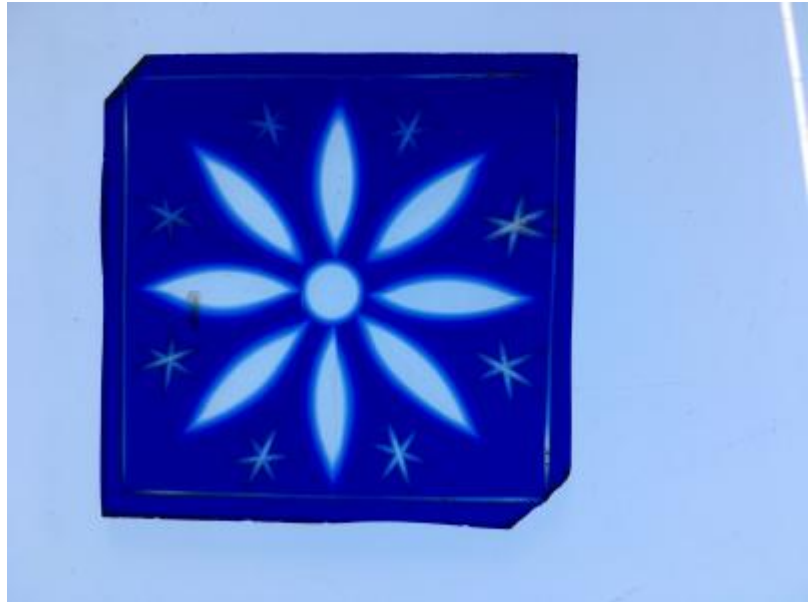

blue flash glass square,
brilliant cut, depicting a flower.

Brief description: glass square from the box of glass fragments from J.W. Knowles studio

Object type: fragment

Number of objects: 1

Production date: 1

Production period: 19th century

Dimensions: Height: 77 mm, Width: 75 mm

Acquisition: gift 12.2018

Acquisition source: Murray, J.

This item is not currently on display and can only be viewed by prior arrangement

Accession number: ELYGM:2018.4.13

Permalink:

<https://stainedglassmuseum.com/object/ELYGM:2018.4.13>