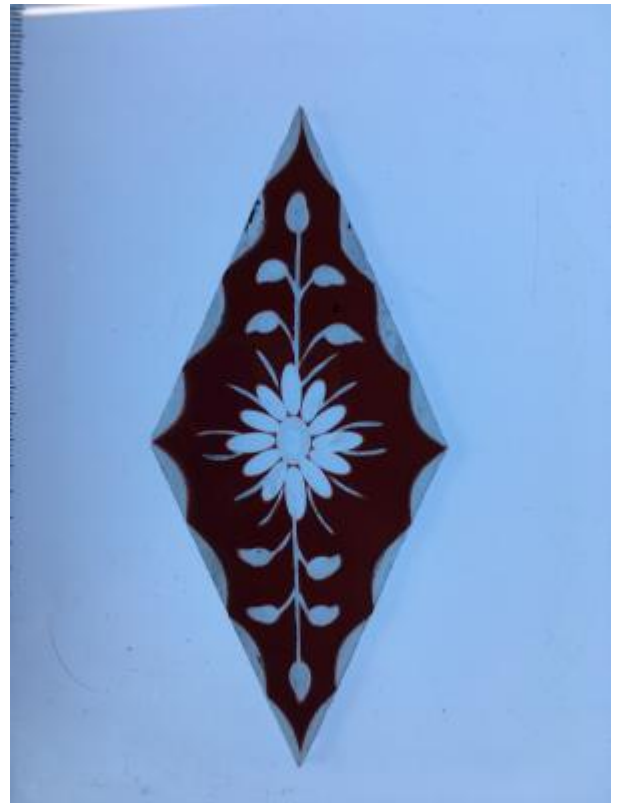

small diamond quarry of flashed ruby glass with a brilliant cut pattern of a flower

Brief description: glass quarry from the box of glass fragments from J.W. Knowles studio

Object type: fragment

Number of objects: 1

Production date: 1

Production period: 19th century

Dimensions: Height: 125 mm, Width: 55 mm

Acquisition: gift 12.2018

Acquisition source: Murray, J.

This item is not currently on display and can only be viewed by prior arrangement

Accession number: ELYGM:2018.4.12

Permalink: <https://stainedglassmuseum.com/object/ELYGM:2018.4.12>