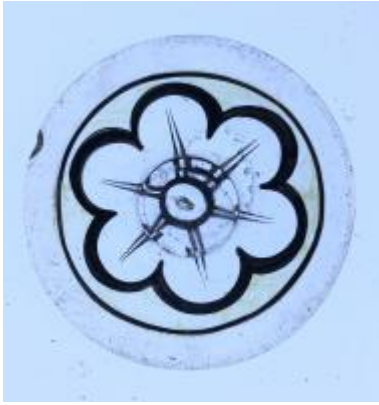

small rectangular piece of glass with two curved ends

Brief description: piece of glass from the box of glass fragments from J.W. Knowles studio

small rectangular silver orange stained piece of glass with a brilliant cut pattern

Object type: glass fragment

Number of objects: 1

Production date: 1

Production period: 18th century

Dimensions: Height: 35 mm, Width: 90 mm

Acquisition: gift 12.2018

Acquisition source: Murray, J.

This item is not currently on display and can only be viewed by prior arrangement

[ELYGM:2018.4.47](#)

[ELYGM:2018.4.48](#)

[ELYGM:2018.4.49](#)

[ELYGM:2018.4.50](#)

[ELYGM:2018.4.51](#)

[ELYGM:2018.4.52](#)

[ELYGM:2018.4.53](#)

[ELYGM:2018.4.54](#)