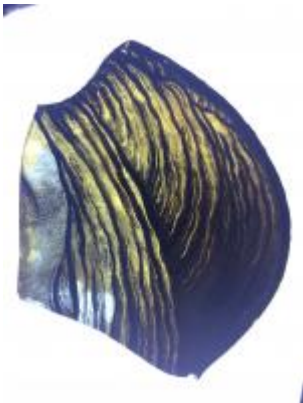

[ELYGM:2018.4.17](#)

[ELYGM:2018.4.18](#)