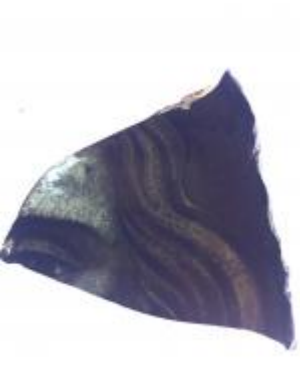

## small rectangular piece of glass with two curved ends

**Brief description:** piece of glass from the box of glass fragments from J.W. Knowles studio

small rectangular silver orange stained piece of glass with a brilliant cut pattern

[ELYGM:2018.4.17](#)

[ELYGM:2018.4.18](#)

[ELYGM:2018.4.19](#)

[ELYGM:2018.4.20](#)

[ELYGM:2018.4.21](#)

[ELYGM:2018.4.22](#)

[ELYGM:2018.4.23](#)

[ELYGM:2018.4.24](#)