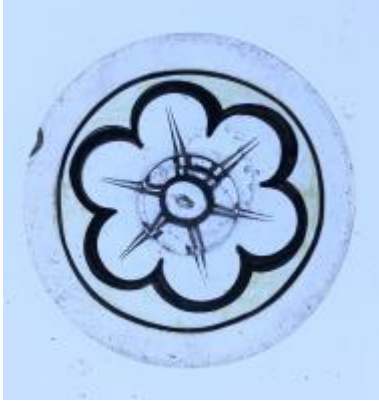

small rectangular piece of glass with two curved ends

Brief description: piece of glass from the box of glass fragments from J.W. Knowles studio

small rectangular silver orange stained piece of glass with a brilliant cut pattern

[ELYGM:2018.4.47](#)

[ELYGM:2018.4.48](#)

[ELYGM:2018.4.49](#)

[ELYGM:2018.4.50](#)

[ELYGM:2018.4.51](#)

[ELYGM:2018.4.52](#)

[ELYGM:2018.4.53](#)

[ELYGM:2018.4.54](#)