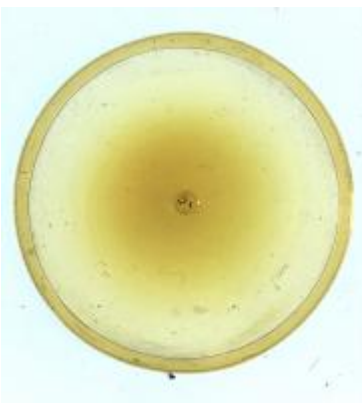

small rectangular piece of glass with two curved ends

Brief description: piece of glass from the box of glass fragments from J.W. Knowles studio

small rectangular silver orange stained piece of glass with a brilliant cut pattern

Object type: glass fragment

Number of objects: 1

Production date: 1

Production period: 18th century

Dimensions: Height: 35 mm, Width: 90 mm

Acquisition: gift 12.2018

Acquisition source: Murray, J.

This item is not currently on display and can only be viewed by prior arrangement

[ELYGM:2018.4.39](#)

[ELYGM:2018.4.40](#)

[ELYGM:2018.4.41](#)

[ELYGM:2018.4.42](#)

[ELYGM:2018.4.43](#)

[ELYGM:2018.4.44](#)

[ELYGM:2018.4.45](#)

[ELYGM:2018.4.46](#)

[ELYGM:2018.4.47](#)

[ELYGM:2018.4.48](#)

[ELYGM:2018.4.49](#)

[ELYGM:2018.4.50](#)

[ELYGM:2018.4.51](#)

[ELYGM:2018.4.52](#)

[ELYGM:2018.4.53](#)

[ELYGM:2018.4.54](#)