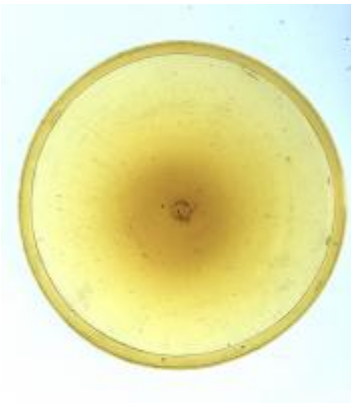

small rectangular piece of glass with two curved ends

Brief description: piece of glass from the box of glass fragments from J.W. Knowles studio

small rectangular silver orange stained piece of glass with a brilliant cut pattern

Object type: glass fragment

Number of objects: 1

Production date: 1

Production period: 18th century

Dimensions: Height: 35 mm, Width: 90 mm

Acquisition: gift 12.2018

Acquisition source: Murray, J.

This item is not currently on display and can only be viewed by prior arrangement

[ELYGM:2018.4.31](#)

[ELYGM:2018.4.32](#)

[ELYGM:2018.4.33](#)

[ELYGM:2018.4.34](#)

[ELYGM:2018.4.35](#)

[ELYGM:2018.4.36](#)

[ELYGM:2018.4.37](#)

[ELYGM:2018.4.38](#)

[ELYGM:2018.4.39](#)

[ELYGM:2018.4.40](#)

[ELYGM:2018.4.41](#)

[ELYGM:2018.4.42](#)

[ELYGM:2018.4.43](#)

[ELYGM:2018.4.44](#)

[ELYGM:2018.4.45](#)

[ELYGM:2018.4.46](#)