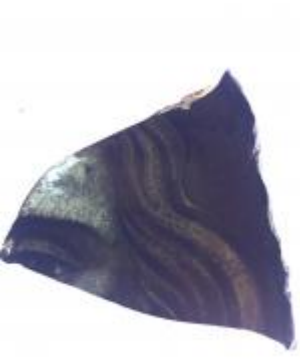

[ELYGM:2018.4.24](#)