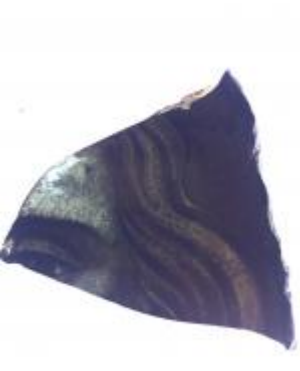

[ELYGM:2018.4.24](#)