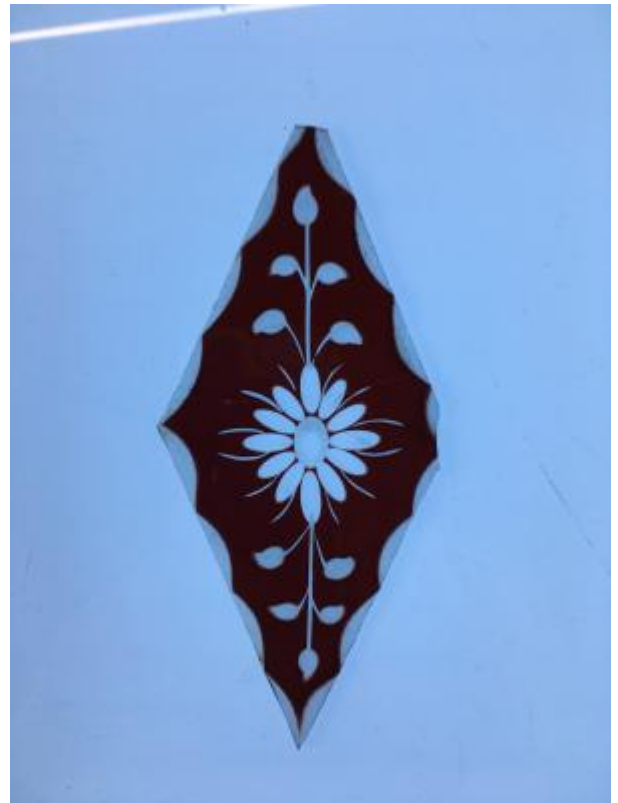

small diamond quarry of flashed ruby glass

Brief description: quarry from the box of glass fragments from J.W. Knowles studio

Object type: glass fragment

Number of objects: 1

Production date: 1

Production period: 19th century

Dimensions: Height: 55 mm, Width: 120 mm

Acquisition: gift 12.2018

Acquisition source: Murray, J.

This item is not currently on display and can only be viewed by prior arrangement

Accession number: ELYGM:2018.4.10

Permalink: <https://stainedglassmuseum.com/object/ELYGM:2018.4.10>