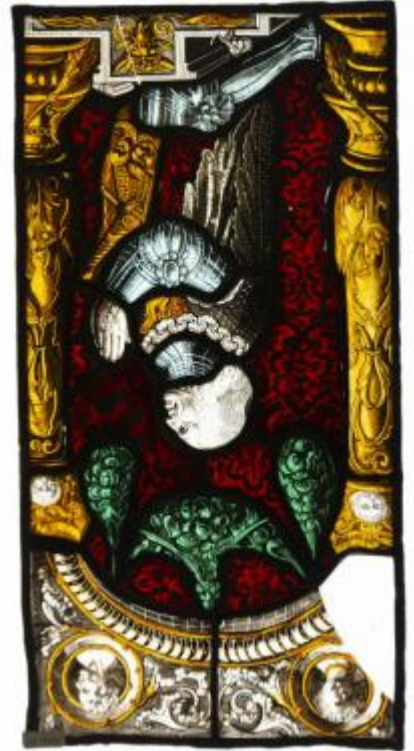

Donor figure

Brief description: Glass panel of man kneeling in prayer, probably a donor figure.

Glass panel of man kneeling in prayer under a Renaissance archway with pillars. The figure may be a donor, but is unidentified.

Object type: panel

Number of objects: 1

Production date: 1

Dimensions: Height: 435 mm, Width: 225 mm

Acquisition: untraced find

Acquisition source: Godlee, N.

This item is not currently on display and can only be viewed by prior arrangement

Accession number: ELYGM:2013.10

Permalink: <https://stainedglassmuseum.com/object/ELYGM:2013.10>

Donor figure