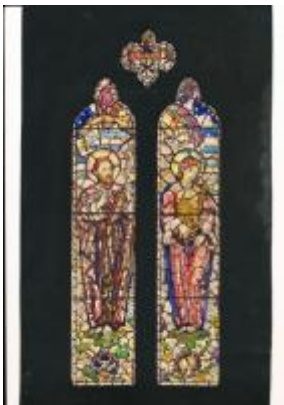

[ELYGM:2012.1.13](#)