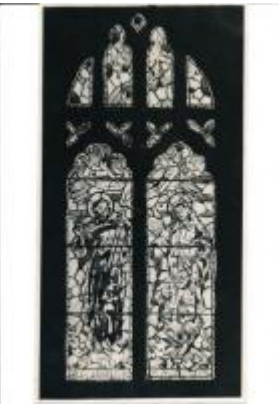

[ELYGM:2012.1.17](#)

[ELYGM:2012.1.18](#)