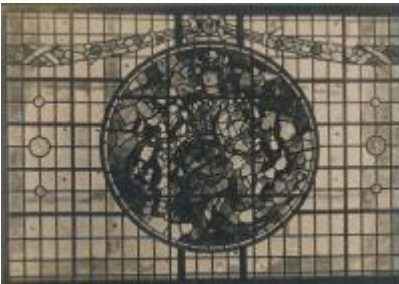

## Morning, Noon, Night

**Brief description:** Coloured design by Leonard Walker, three figures

Design for a single light window, depicting three figures, and signed Leonard Walker. The figures represent Morning, Noon and Night. Noon is in the centre with a radiant sun. On either side is Morning and Night, both have their faces turned away from Noon, symbolising the passing of time and the movement of the sun. The design has not been traced.

[ELYGM:2012.1.17](#)

[ELYGM:2012.1.18](#)

[ELYGM:2012.1.19](#)

[ELYGM:2012.1.20](#)

[ELYGM:2012.1.21](#)

[ELYGM:2012.1.22](#)

[ELYGM:2012.1.23](#)

[ELYGM:2012.1.24](#)