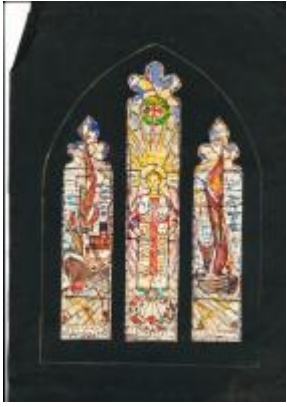

[ELYGM:2012.1.12](#)