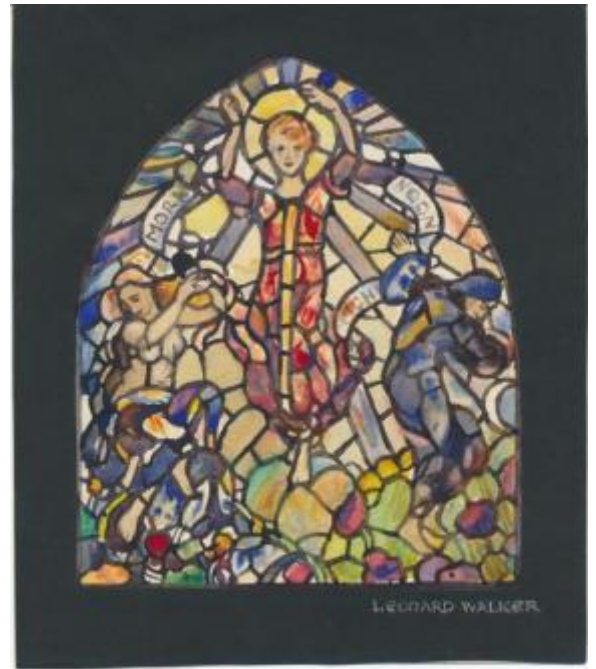

Morning, Noon, Night

Brief description: Coloured design by Leonard Walker, three figures

Design for a single light window, depicting three figures, and signed Leonard Walker. The figures represent Morning, Noon and Night. Noon is in the centre with a radiant sun. On either side is Morning and Night, both have their faces turned away from Noon, symbolising the passing of time and the movement of the sun. The design has not been traced.

Object type: design

Number of objects: 1

Production date: 1

Production period: 20th century

Designer: Leonard Walker

Dimensions: Height: 185 mm, Width: 161 mm

Inscription: Morning Noon Night

Acquisition: gift 25.11.2010

Acquisition source: Walker, Renton M.

This item is not currently on display and can only be viewed by prior arrangement

Accession number: ELYGM:2012.1.14

Permalink: <https://stainedglassmuseum.com/object/ELYGM:2012.1.14>