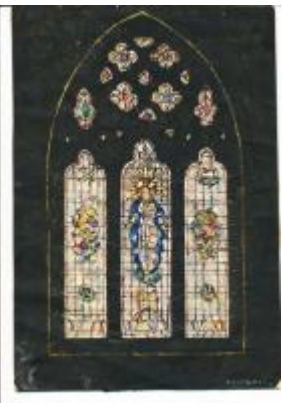

Related objects

[ELYGM:2012.1.1](#)