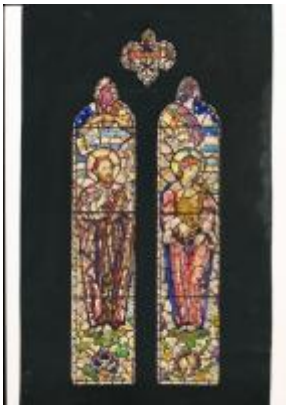

[ELYGM:2012.1.12](#)

[ELYGM:2012.1.13](#)