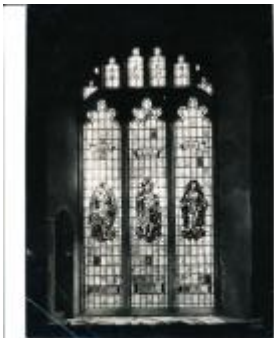

[ELYGM:2012.1.15](#)