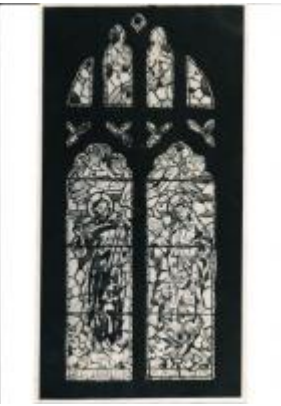

[ELYGM:2012.1.17](#)

[ELYGM:2012.1.18](#)