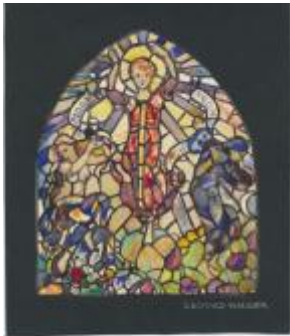

[ELYGM:2012.1.14](#)