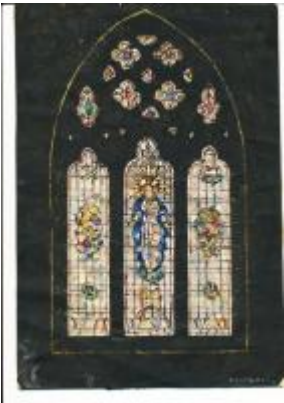

Related objects

[ELYGM:2012.1.1](#)