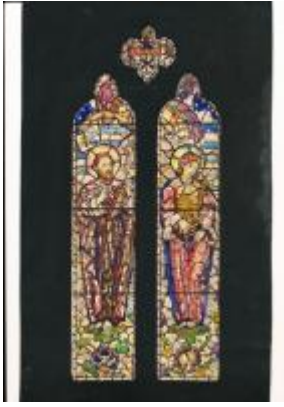

[ELYGM:2012.1.13](#)