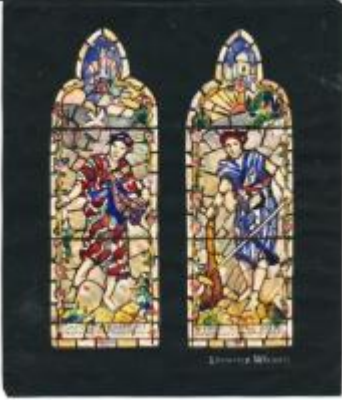

[ELYGM:2012.1.8](#)