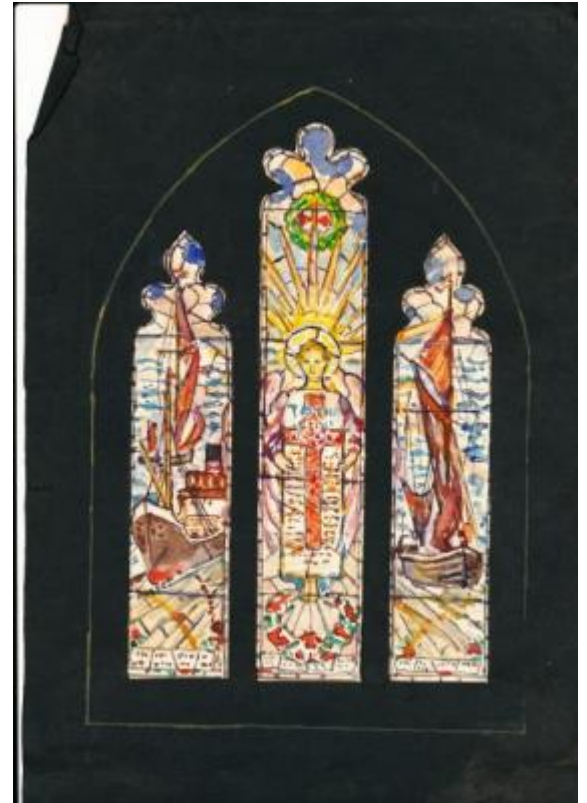

Design for memorial window

Brief description: Coloured design by Leonard Walker depicting a figure and two ships

Design for a window consisting of 3 main lights, depicting a figure and two ships. There is no indication on design of where the window was for. The design has not been traced, but the subject matter suggests it may have been a war memorial window.

Object type: design

Number of objects: 1

Production date: 1

Designer: Leonard Walker

Dimensions: Height: 308 mm, Width: 214 mm

Inscription: part of the window running along the bottom of all 3 lights ?

Acquisition: gift 25.11.2010

Acquisition source: Walker, Renton M.

This item is not currently on display and can only be viewed by prior arrangement

Accession number: ELYGM:2012.1.11

Permalink: <https://stainedglassmuseum.com/object/ELYGM:2012.1.11>