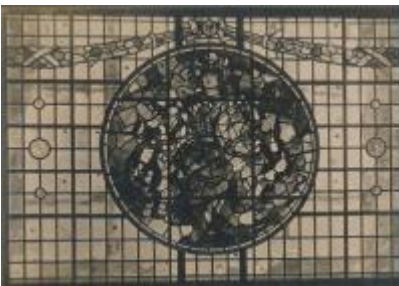

Design for memorial window

Brief description: Coloured design by Leonard Walker depicting a figure and two ships

Design for a window consisting of 3 main lights, depicting a figure and two ships. There is no indication on design of where the window was for. The design has not been traced, but the subject matter suggests it may have been a war memorial window.

[ELYGM:2012.1.17](#)

[ELYGM:2012.1.18](#)

[ELYGM:2012.1.19](#)

[ELYGM:2012.1.20](#)

[ELYGM:2012.1.21](#)

[ELYGM:2012.1.22](#)

[ELYGM:2012.1.23](#)

[ELYGM:2012.1.24](#)