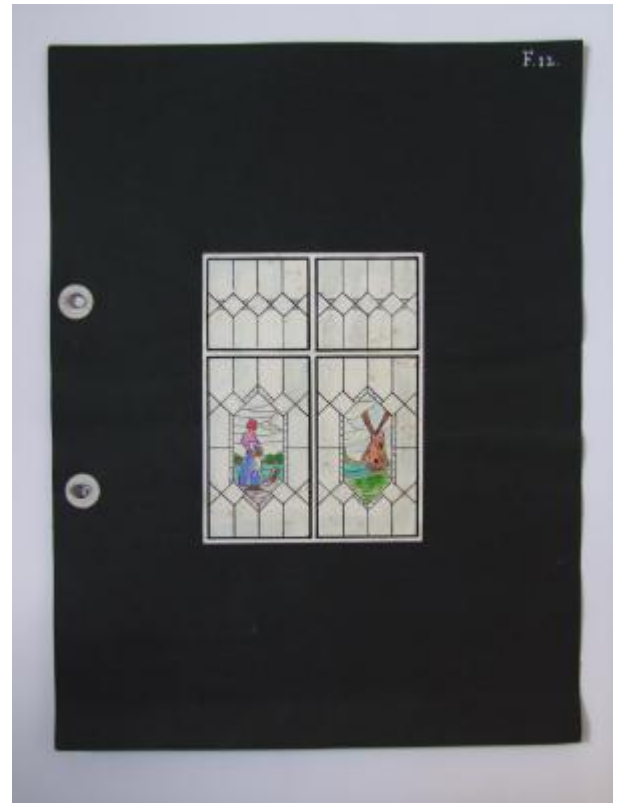

window design

Brief description: Single window design in four panels, larger two at bottom, (1) Woman with basket, Dutch style. (2) River scene with windmill. Design 92x123mm. Mounted on black portfolio page.

Window design, four panels with quarry background.

Object type: design

Number of objects: 1

Production date: 1

Production period: 20th century

Manufacturer: Robert Jones Stained Glass Ltd.

Dimensions: Height: 297 mm, Width: 225 mm

Acquisition: gift 11.11.2015

Acquisition source: Evans, B.

This item is not currently on display and can only be viewed by prior arrangement

Accession number: ELYGM:2010.6.35

Permalink: <https://stainedglassmuseum.com/object/ELYGM:2010.6.35>