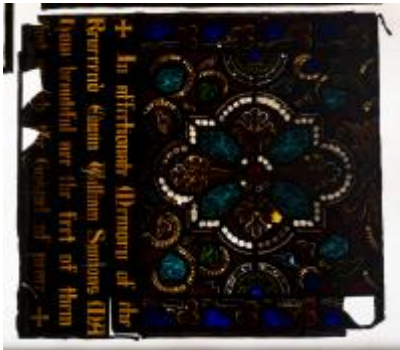

[ELYGM:1987.2.15](#)