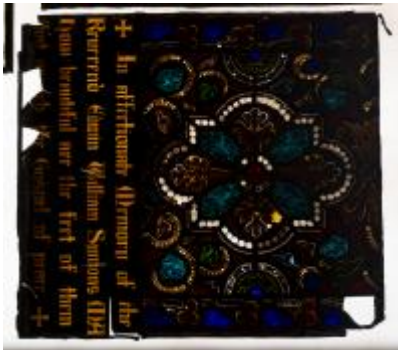

[ELYGM:1987.2.15](#)