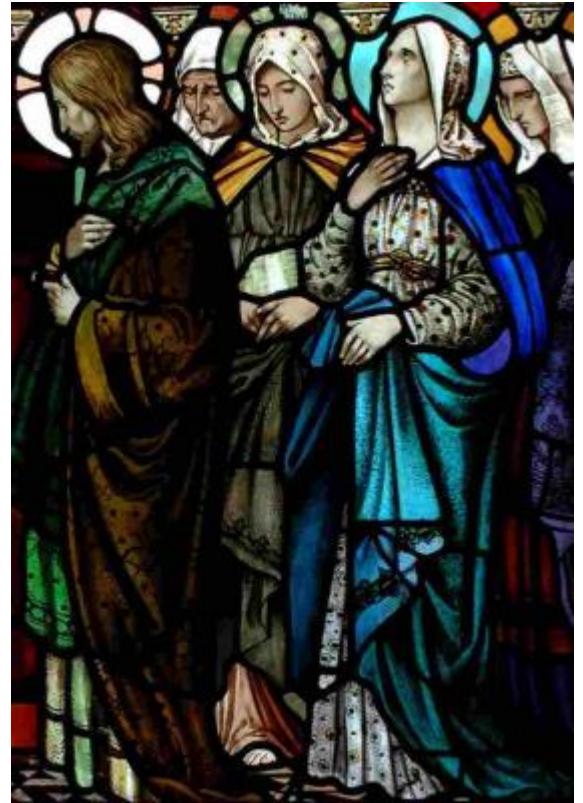

This stained glass panel depicts Jesus Christ, identified by a cross halo, with a group of his followers. In the 1870s and 1880s, Adam and Small of Glasgow made some of Scotland's finest windows, with a strongly neo-classicist or Aesthetic style and a distinctive range of colours, which are well-illustrated in this panel. The range of coloured and textured glass used in this window reveals the enormous variety of glass available by this time. Stephen Adam (1848-1910) worked for Daniel Cottier until 1870 when he entered into a partnership with David Small (1846-1927). He had studied medieval and modern stained glass in Europe and was influenced by the works of Burne-Jones and Holman Hunt. He was also inspired by Japanese art, which began to be imported into Europe in the 1870s.

Object type: panel

Number of objects: 1

Production date: circa 1885

Production period: 19th century, late

Designer: Stephen Adam

Manufacturer: Adam and Small

Dimensions: Height: 760 mm, Width: 560 mm

Original location: St James' Episcopal Church Constitution Street Leith Edinburgh
Scotland St James' Episcopal Church south transept

Acquisition: gift 11.1980

Acquisition source: Pendrich Steeplejacks Ltd

Accession number: ELYGM:1980.16

Permalink: <https://stainedglassmuseum.com/object/ELYGM:1980.16>