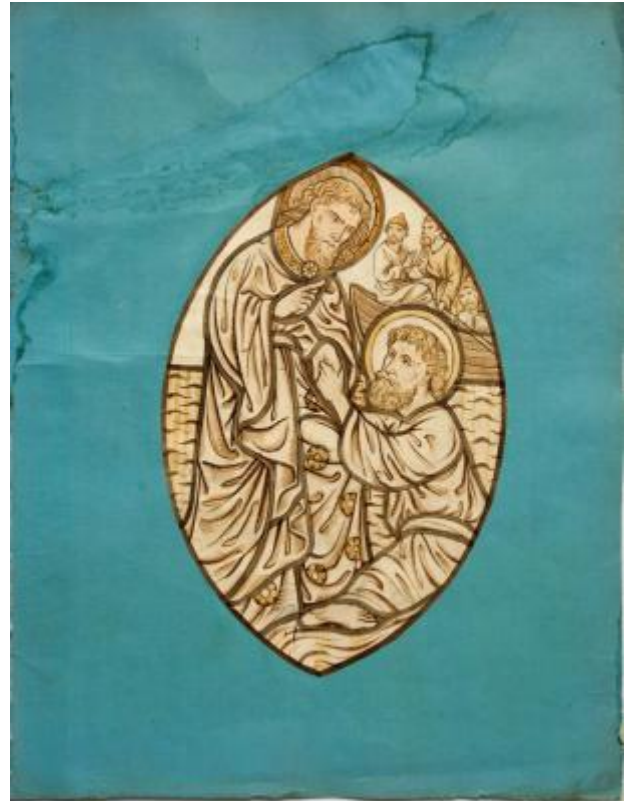

Jesus and the Miracle of Walking on Water

Brief description: A watercolour design depicting Jesus walking on water with Peter sinking and the disciples in a boat. Designed by William De Morgan.

Watercolour design in elliptical shape. The scene depicts Jesus walking on water with Peter sinking and the disciples in a boat.

Object type: design

Number of objects: 1

Production date: 1

Production period: 19th century

Designer: William De Morgan

Dimensions: Height: 655 mm, Width: 545 mm

Acquisition: purchase 6.1979

Acquisition source: Sotheby's London

This item is not currently on display and can only be viewed by prior arrangement

Accession number: ELYGM:1979.6.10

Permalink: <https://stainedglassmuseum.com/object/ELYGM:1979.6.10>