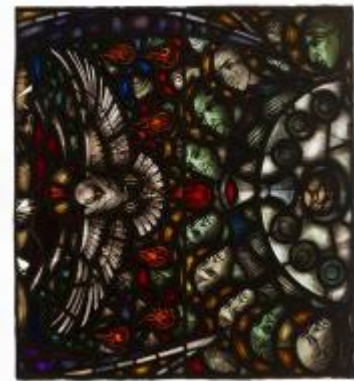

[ELYGM:1975.1.3c](#)