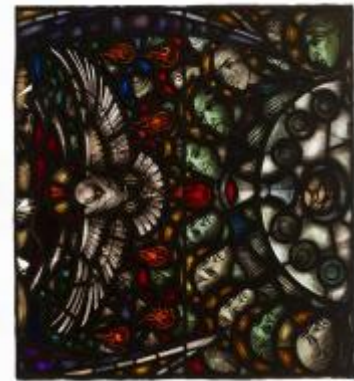

[ELYGM:1975.1.3b](#)

[ELYGM:1975.1.3c](#)