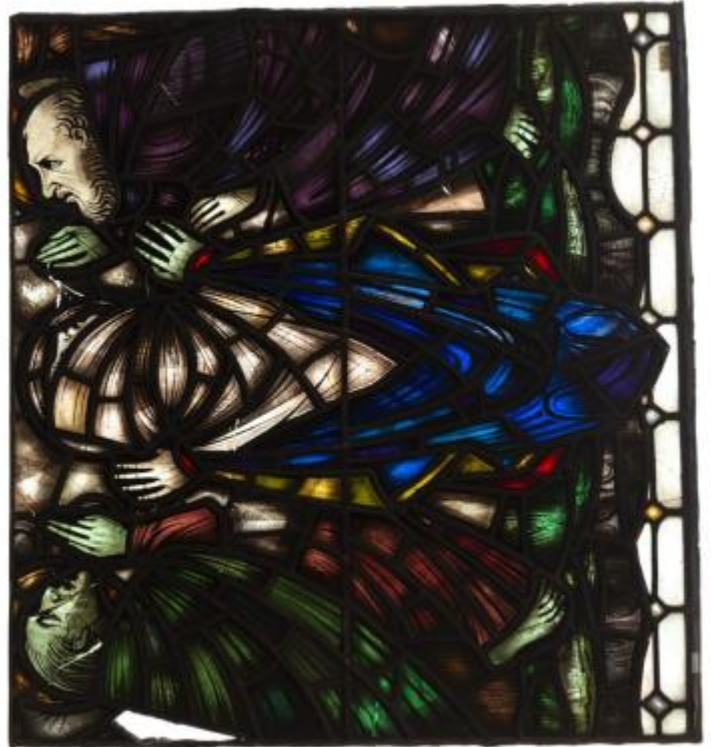

Hand of God and the Last Supper

Brief description: Stained glass panel from base of light depicting the last supper. Made by John Hayward, 1958

Colourful light showing 3 figures, disciples, sitting at table.

Object type: panel

Number of objects: 1

Production date: 1958

Production period: 20th century, mid

Designer: John Hayward

Dimensions: Height: 890 mm, Width: 970 mm

Inscription: panel has been numbered in the wrong order on the catalogue sheet, in actuality 3a is bottom panel and 3d top

Acquisition: gift 1975

Acquisition source: Church Commissioners 1, Millbank, London, SW1P 3JZ

This item is not currently on display and can only be viewed by prior arrangement

Accession number: ELYGM:1975.1.3a

Permalink:

<https://stainedglassmuseum.com/object/ELYGM:1975.1.3a>