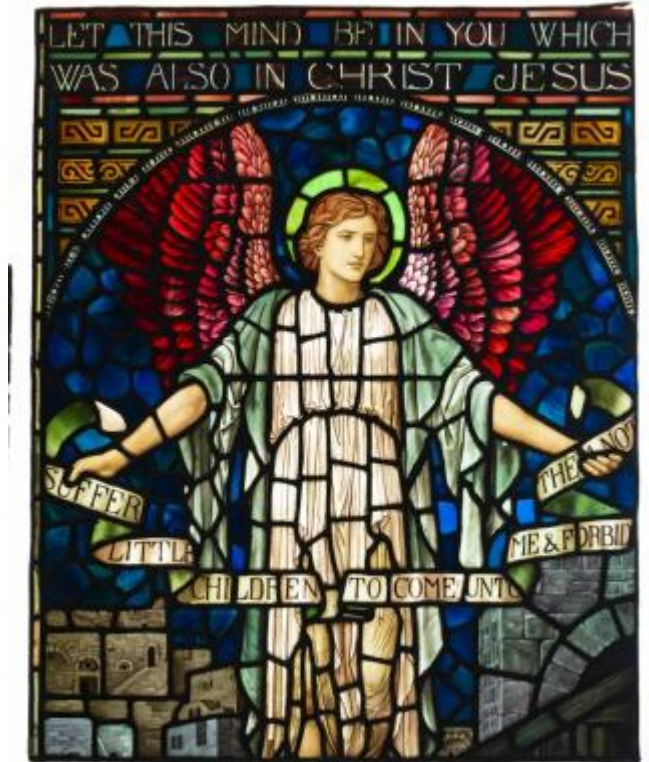

Suffer the Little Children

Brief description: Stained glass panel from top of centre light. It shows an archway framing an angel who is holding a scroll, hovering against a background of buildings. Made by Henry Holiday, 1907

This stained glass panel shows an inscription above an archway framing an angel holding a scroll, hovering against a background of buildings. The angel is wearing white robes with a green cloak and halo. His wings are red.

Object type: panel

Number of objects: 1 (of 5)

Production date: 1907

Production period: 20th century, early

Designer: Henry Holiday

Manufacturer: Holiday, Henry 1839=1927

Dimensions: Height: 1050 mm, Width: 840 mm

Inscription: painted onto glass top of panel LET THIS MIND BE IN YOU WHICH / WAS ALSO IN CHRIST JESUS

Dedication: dedicated to Durning-Lawrence memorial window

Acquisition: gift 1973

Acquisition source: Essex Unitarian Church Essex, Notting Hill Gate, London

Bibliographical references: Baldry, A L : 1930 : Walker's Quarterly- Henry Holiday : Walker's Galleries Ltd: London : pg 63

This item is not currently on display and can only be viewed by prior arrangement

Accession number: ELYGM:1973.3.13

Permalink: <https://stainedglassmuseum.com/object/ELYGM:1973.3.13>